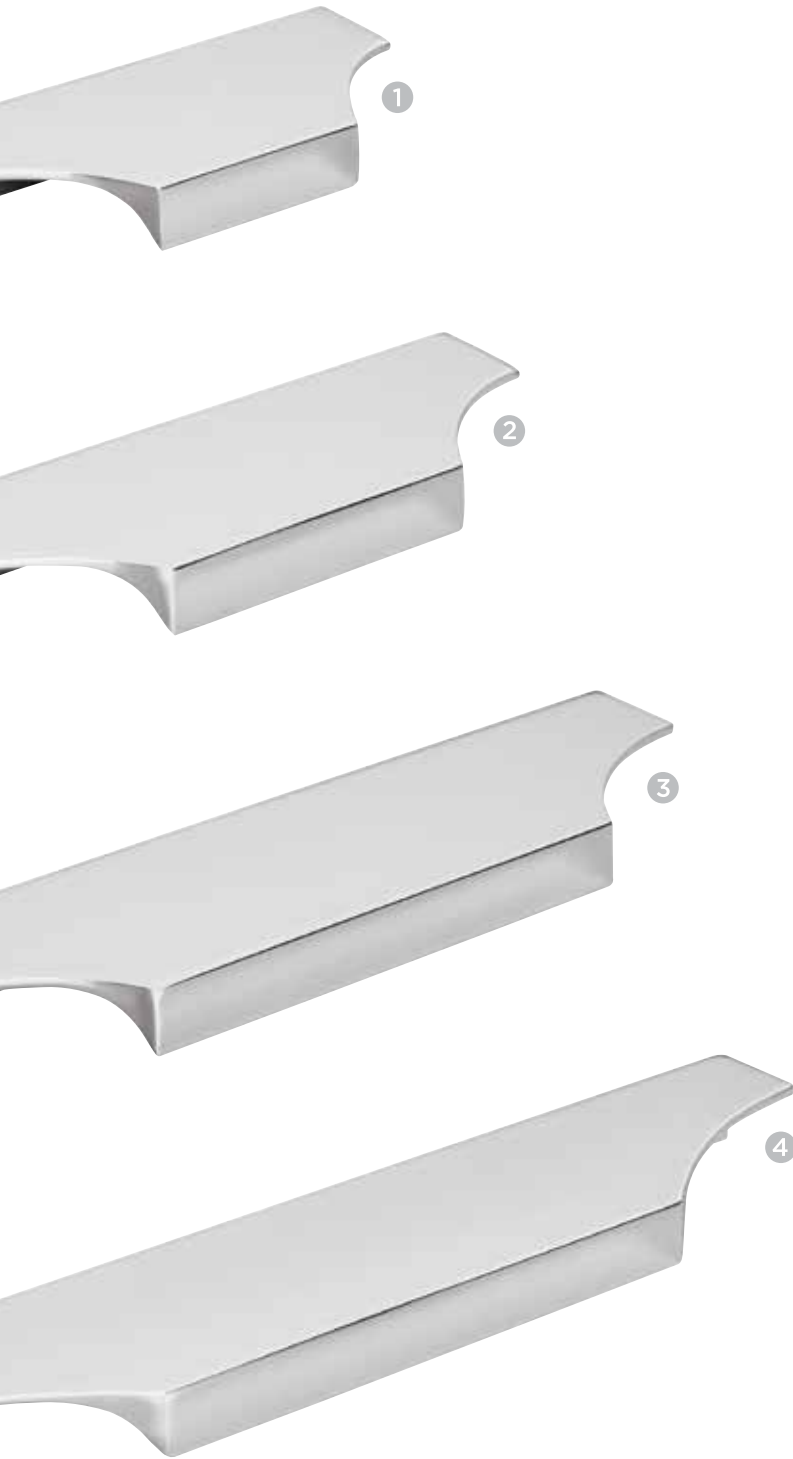

EXTENT

FINISH:
Polished Chrome

AVAILABLE FINISHES

- Polished Chrome (26)
- Polished Nickel (PN)
- Satin Nickel (G10)
- **NEW!** Black Chrome (BCR)

AVAILABLE SIZES

Edge Pulls

- ① 5-13/16in (147mm) LGTH
  4-3/16in (106mm) CTC
  BP36750
- ② 7-3/4in (197mm) LGTH
  4-9/16in (116mm) CTC
  BP36751
- ③ 9-3/4in (247mm) LGTH
  6-9/16in (167mm) CTC
  BP36752
- ④ 11-11/16in (297mm) LGTH
  8-9/16in (217mm) CTC
  BP36753

See index on p. 38 for full part numbers.

HARDWARE INCLUDED

Edge Pulls

- (2) M4 x 12mm LGTH Wood Screws

TONE ON TONE

Add depth and harmony to any space by combining similar tones.

See p. 34 for suggested pairings of Amerock's Euro Contemporary finishes and popular cabinet colors.