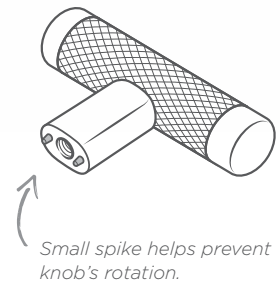

Pulls (6 Sizes Available)

- **4-11/16in (119mm) LGTH**
3in (76mm) or 3-3/4in (96mm) CTC - BP36557
- **5-15/16in (151mm) LGTH**
5-1/16in (128mm) CTC - BP36558
- **7-3/16in (183mm) LGTH**
6-5/16in (160mm) CTC - BP36559
- **8-7/8in (225mm) LGTH**
8in (203mm) CTC - BP36562
- **11in (279mm) LGTH**
10-1/16in (256mm) CTC - BP36560
- **13-1/2in (343mm) LGTH**
12-5/8in (320mm) CTC - BP36561

See index on p. 52 for full part numbers and included hardware.

HASSLE-FREE

To help ensure Esquire knobs won't rotate from the desired orientation when mounted, they feature small spikes on the base.

A BOLD STATEMENT