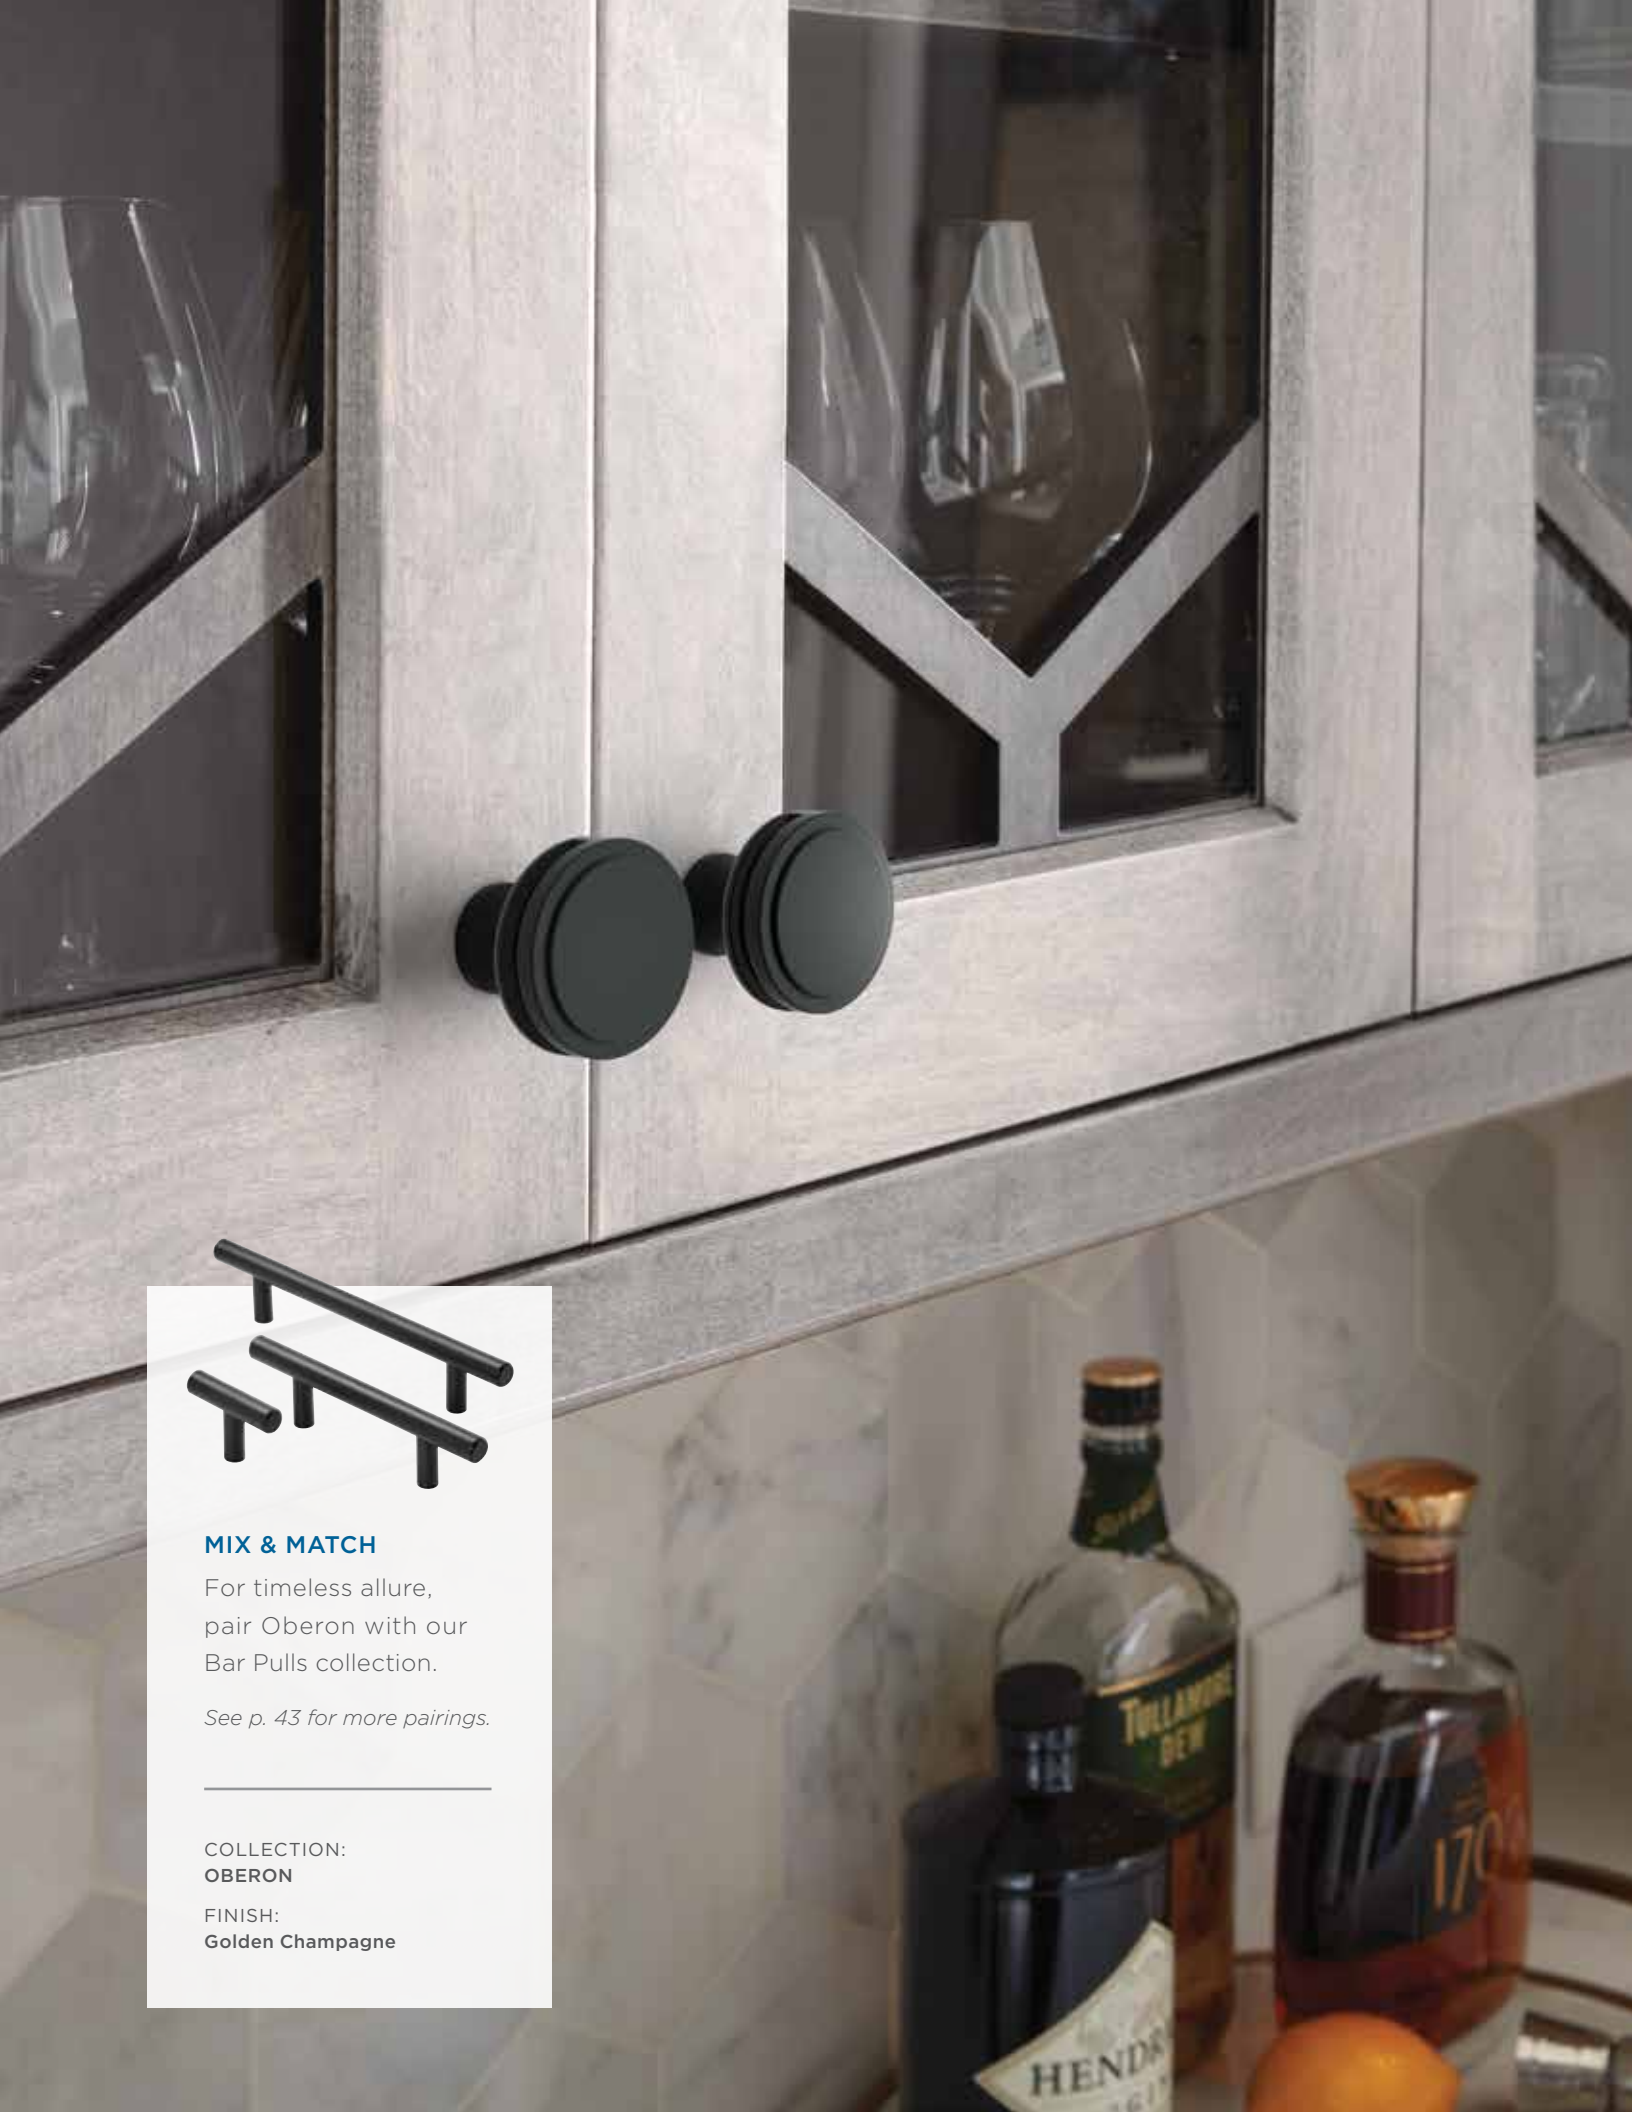

MIX & MATCH

For timeless allure,
pair Oberon with our
Bar Pulls collection.

See p. 43 for more pairings.

COLLECTION:
OBERON

FINISH:
Golden Champagne