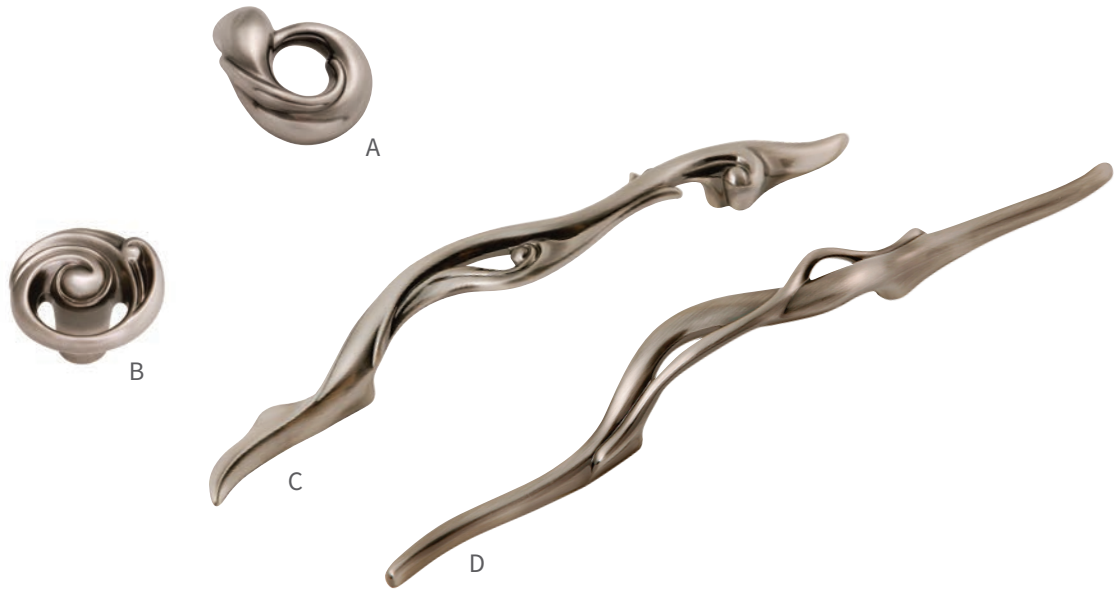

AMARANTA

COLLECTION

Amaranta - the flower that never fades. Taking inspiration from unbridled floral growth, the signature look of the Art Nouveau movement, the Amaranta collection emphasizes curved lines and elegant shapes.

AMARANTA COLLECTION

-  14 - Polished Nickel
-  ANN - Antique Nickel
-  ARG - Antique Rose Gold
-  VBN - Vintage Bronze Nickel

14 - Polished Nickel

- | | |
|---|--|
| <p>A B072432-14
L: 2" W: 1-3/4" P: 1-1/2" B: 3/8"</p> <p>B B072433-14
D: 1-1/2" P: 1-1/8" B: 1/2"</p> | <p>C B057254-14
C/C: 128mm L: 9" W: 1-1/8" P: 1-1/8"</p> <p>D B072435-14
C/C: 96mm L: 9-1/2" W: 1" P: 1-1/8"</p> |
|---|--|