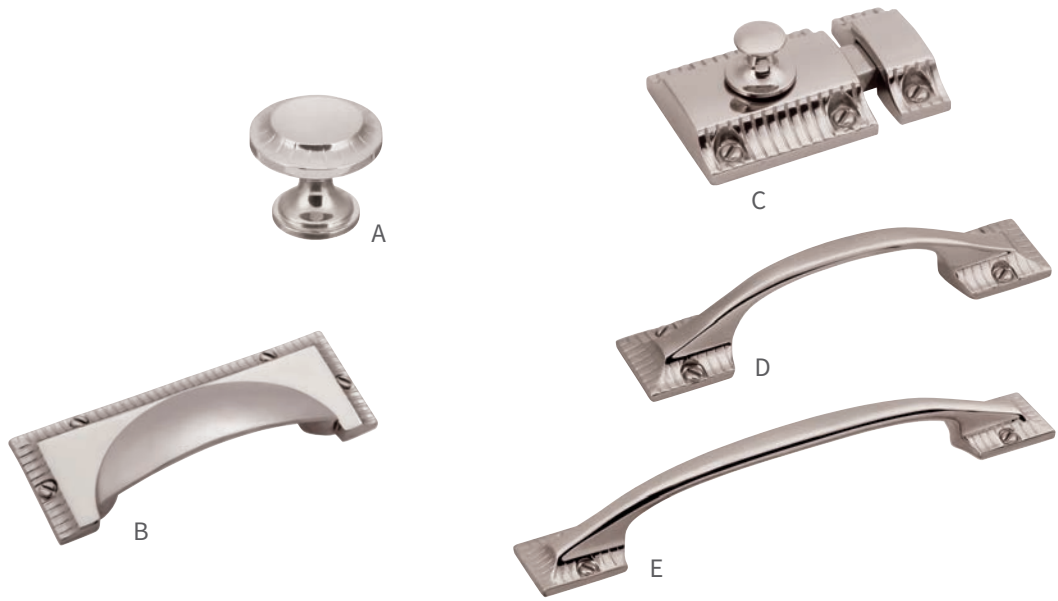

VINTAGE 1900 COLLECTION

- 14 - Polished Nickel
- SN - Satin Nickel
- O4 - Satin Brass
- BI - Black Iron

14 - Polished Nickel

A B056553-14 D: 1-3/16" P: 1-1/8" B: 13/16" B B056554-14 C/C: 3" L: 4-11/16" W: 1-11/16" P: 7/8"	C B056714-14 L: 2-7/16" W: 1-9/16" P: 1" D B056555-14 C/C: 3" L: 5-1/16" W: 1-1/16" P: 1"	E B056649-14 C/C: 128mm L: 7-1/16" W: 1-1/16" P: 1"