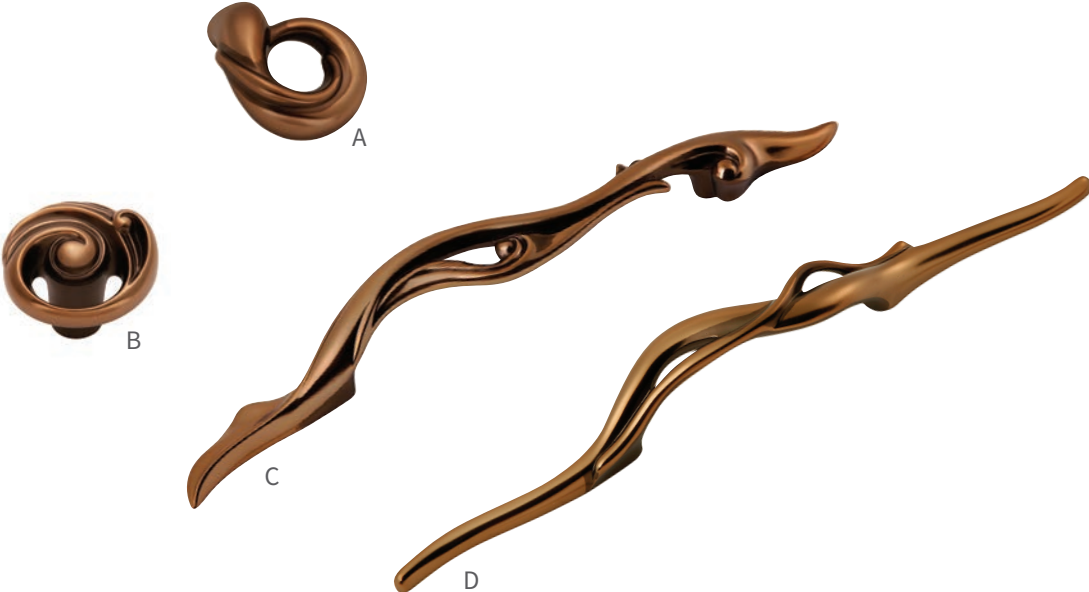

AMARANTA COLLECTION

-  14 - Polished Nickel
-  ANN - Antique Nickel
-  ARG - Antique Rose Gold
-  VBN - Vintage Bronze Nickel

14 - Polished Nickel

- | | |
|---|--|
| <p>A B072432-14
L: 2" W: 1-3/4" P: 1-1/2" B: 3/8"</p> <p>B B072433-14
D: 1-1/2" P: 1-1/8" B: 1/2"</p> | <p>C B057254-14
C/C: 128mm L: 9" W: 1-1/8" P: 1-1/8"</p> <p>D B072435-14
C/C: 96mm L: 9-1/2" W: 1" P: 1-1/8"</p> |
|---|--|

ANN - Antique Nickel

- | | |
|---|--|
| <p>A B072432-ANN
L: 2" W: 1-3/4" P: 1-1/2" B: 3/8"</p> <p>B B072433-ANN
D: 1-1/2" P: 1-1/8" B: 1/2"</p> | <p>C B057254-ANN
C/C: 128mm L: 9" W: 1-1/8" P: 1-1/8"</p> <p>D B072435-ANN
C/C: 96mm L: 9-1/2" W: 1" P: 1-1/8"</p> |
|---|--|

AMARANTA COLLECTION

-  14 - Polished Nickel
-  ANN - Antique Nickel
-  ARG - Antique Rose Gold
-  VBN - Vintage Bronze Nickel

ARG - Antique Rose Gold

- A B072432-ARG
L: 2" W: 1-3/4" P: 1-1/2" B: 3/8"
- B B072433-ARG
D: 1-1/2" P: 1-1/8" B: 1/2"
- C B057254-ARG
C/C: 128mm L: 9" W: 1-1/8" P: 1-1/8"
- D B072435-ARG
C/C: 96mm L: 9-1/2" W: 1" P: 1-1/8"

VBN - Vintage Bronze Nickel

- A B072432-VBN
L: 2" W: 1-3/4" P: 1-1/2" B: 3/8"
- B B072433-VBN
D: 1-1/2" P: 1-1/8" B: 1/2"
- C B057254-VBN
C/C: 128mm L: 9" W: 1-1/8" P: 1-1/8"
- D B072435-VBN
C/C: 96mm L: 9-1/2" W: 1" P: 1-1/8"