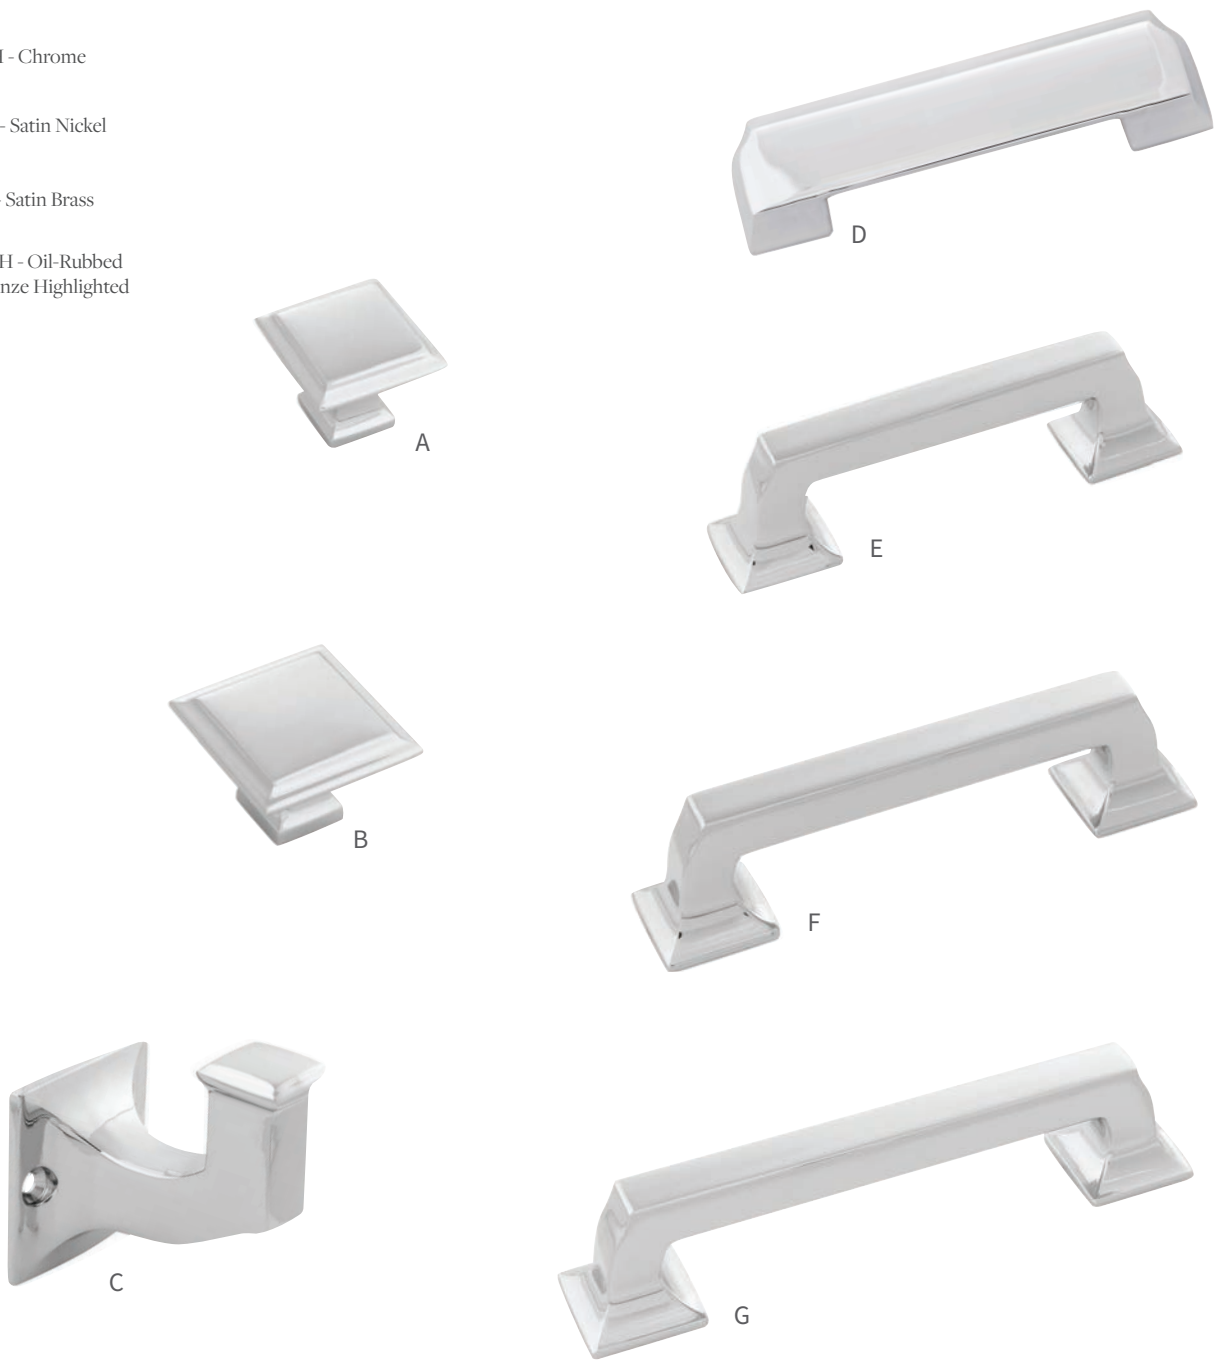

STUDIO II COLLECTION

- 14 - Polished Nickel
- CH - Chrome
- SN - Satin Nickel
- o4 - Satin Brass
- OBH - Oil-Rubbed Bronze Highlighted

14 - Polished Nickel

A B055555-14 SQ: 1-1/4" P: 1" B: 11/16" SQ B B055577-14 SQ: 1-1/2" P: 1-1/16" B: 11/16" SQ C B055554-14 C/C: 1-1/8" L: 2-1/8" W: 1-5/8" P: 2-1/8"	D B055568-14 C/C: 3", 96mm, & 128mm L: 5-7/8" W: 1-11/16" P: 1" E B055550-14 C/C: 3" L: 3-7/8" W: 7/8" P: 1-1/16" F B055551-14 C/C: 96mm L: 4-3/4" W: 1" P: 1-3/16"	G B055552-14 C/C: 128mm L: 6-3/16" W: 1-1/8" P: 1-5/16"