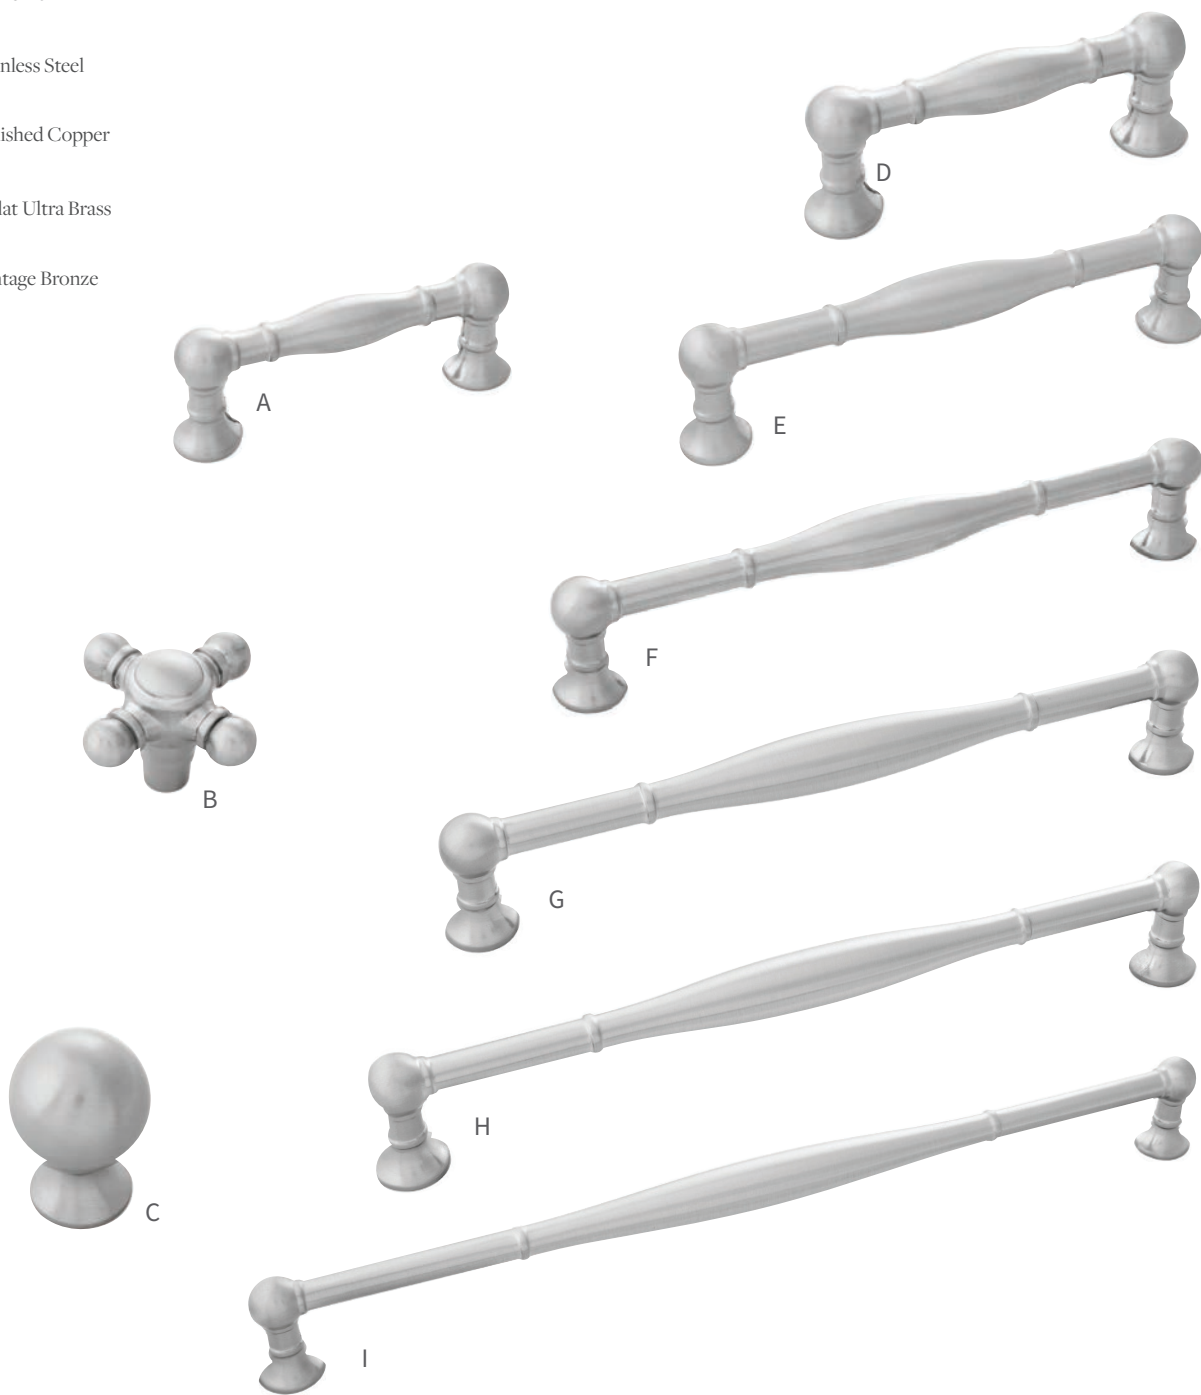

FULLER COLLECTION

- CH - Chrome
- SS - Stainless Steel
- CP - Polished Copper
- FUB - Flat Ultra Brass
- VB - Vintage Bronze

SS - Stainless Steel

A B076289-SS C/C: 3" L: 3-3/4" W: 3/4" P: 1-7/16"	D B076290-SS C/C: 96mm L: 4-1/2" W: 3/4" P: 1-7/16"	G B076292-SS C/C: 192mm L: 8-5/16" W: 3/4" P: 1-7/16"
B B075061-SS L: 1-11/16" W: 1-11/16" P: 1-1/4" B: 3/8"	E B075060-SS C/C: 128mm L: 5-13/16" W: 3/4" P: 1-7/16"	H B076293-SS C/C: 224mm L: 9-5/8" W: 13/16" P: 1-1/2"
C B076288-SS D: 1" P: 1-7/16" B: 3/4"	F B076291-SS C/C: 160mm L: 7" W: 3/4" P: 1-7/16"	I B076294-SS C/C: 12" L: 12-13/16" W: 13/16" P: 1-1/2"