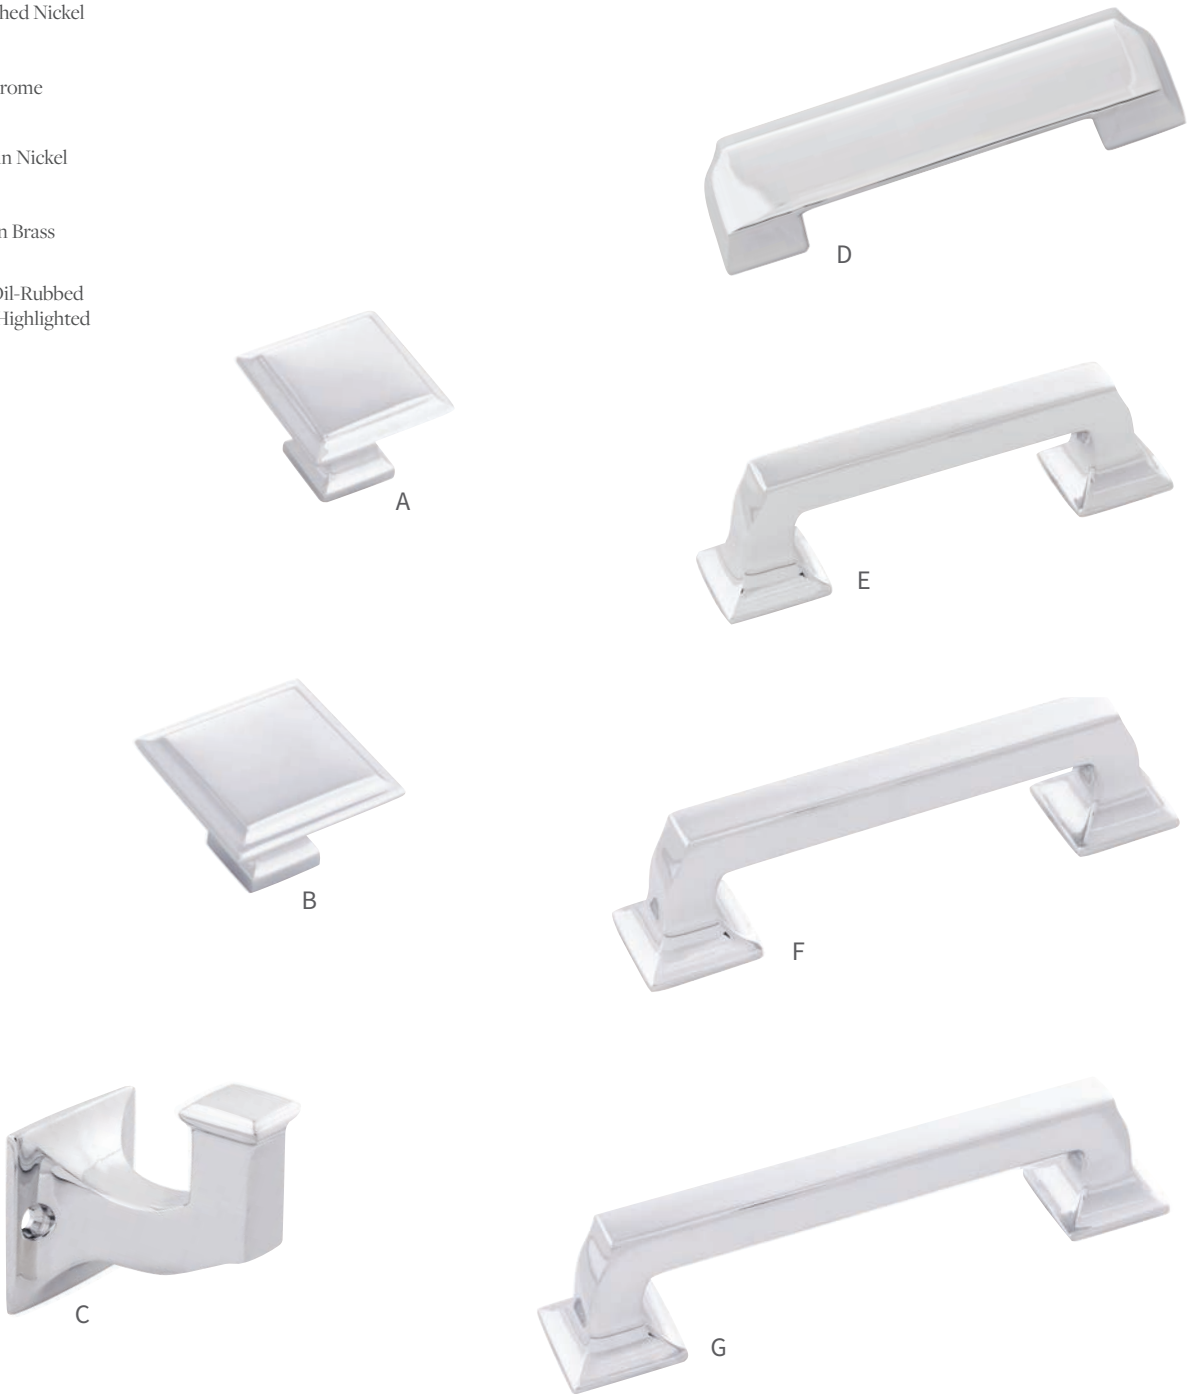

STUDIO II COLLECTION

- 14 - Polished Nickel
- CH - Chrome
- SN - Satin Nickel
- o4 - Satin Brass
- OBH - Oil-Rubbed Bronze Highlighted

CH - Chrome

A B055555-CH SQ: 1-1/4" P: 1" B: 11/16" SQ B B055577-CH SQ: 1-1/2" P: 1-1/16" B: 11/16" SQ C B055554-CH C/C: 1-1/8" L: 2-1/8" W: 1-5/8" P: 2-1/8"	D B055568-CH C/C: 3", 96mm, & 128mm L: 5-7/8" W: 1-11/16" P: 1" E B055550-CH C/C: 3" L: 3-7/8" W: 7/8" P: 1-1/16" F B055551-CH C/C: 96mm L: 4-3/4" W: 1" P: 1-3/16"	G B055552-CH C/C: 128mm L: 6-3/16" W: 1-1/8" P: 1-5/16"