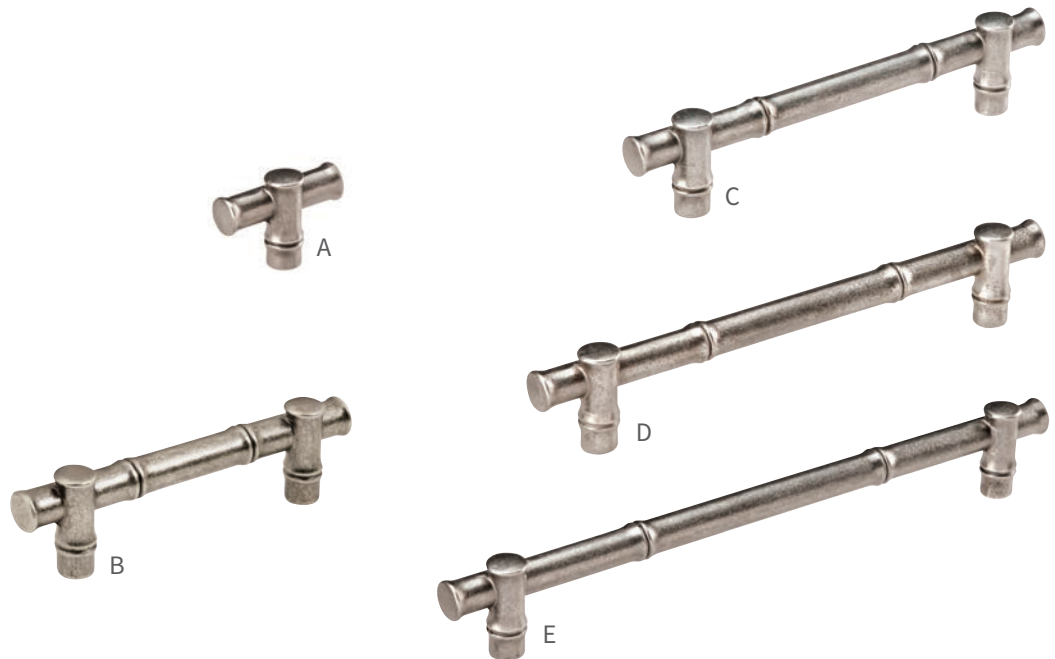

DAC - Dark Antique Copper

A B056655-DAC
L: 1-15/16" W: 5/8" P: 1-7/16" B: 1/2"

C B056657-DAC
C/C: 128mm L: 6-3/4" W: 5/8" P: 1-7/16"

E B056659-DAC
C/C: 220mm L: 10-7/16" W: 5/8" P: 1-7/16"

B B056656-DAC
C/C: 96mm L: 5-3/8" W: 5/8" P: 1-7/16"

D B056658-DAC
C/C: 160mm L: 8" W: 5/8" P: 1-3/8"