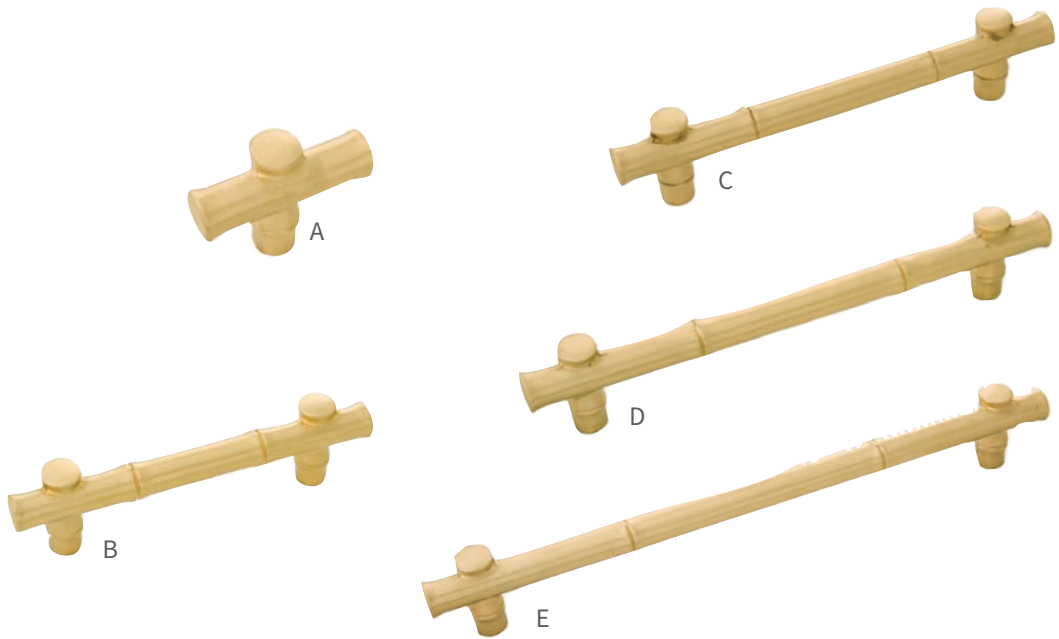

- C B056657-14
C/C: 128mm L: 6-3/4" W: 5/8" P: 1-7/16"
- D B056658-14
C/C: 160mm L: 8" W: 5/8" P: 1-3/8"

- E B056659-14
C/C: 220mm L: 10-7/16" W: 5/8" P: 1-7/16"

04 - Satin Brass

- A B056655-04
L: 1-15/16" W: 5/8" P: 1-7/16" B: 1/2"
- B B056656-04
C/C: 96mm L: 5-3/8" W: 5/8" P: 1-7/16"