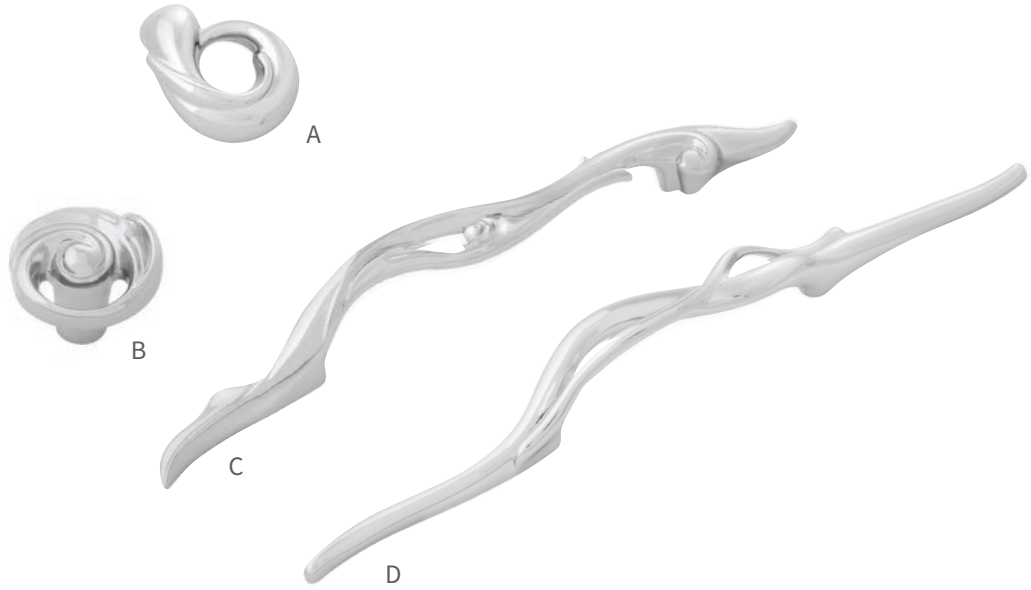

AMARANTA COLLECTION

- 14 - Polished Nickel
- ANN - Antique Nickel
- ARG - Antique Rose Gold
- VBN - Vintage Bronze Nickel

14 - Polished Nickel

A B072432-14 L: 2" W: 1-3/4" P: 1-1/2" B: 3/8" B B072433-14 D: 1-1/2" P: 1-1/8" B: 1/2"	C B057254-14 C/C: 128mm L: 9" W: 1-1/8" P: 1-1/8" D B072435-14 C/C: 96mm L: 9-1/2" W: 1" P: 1-1/8"