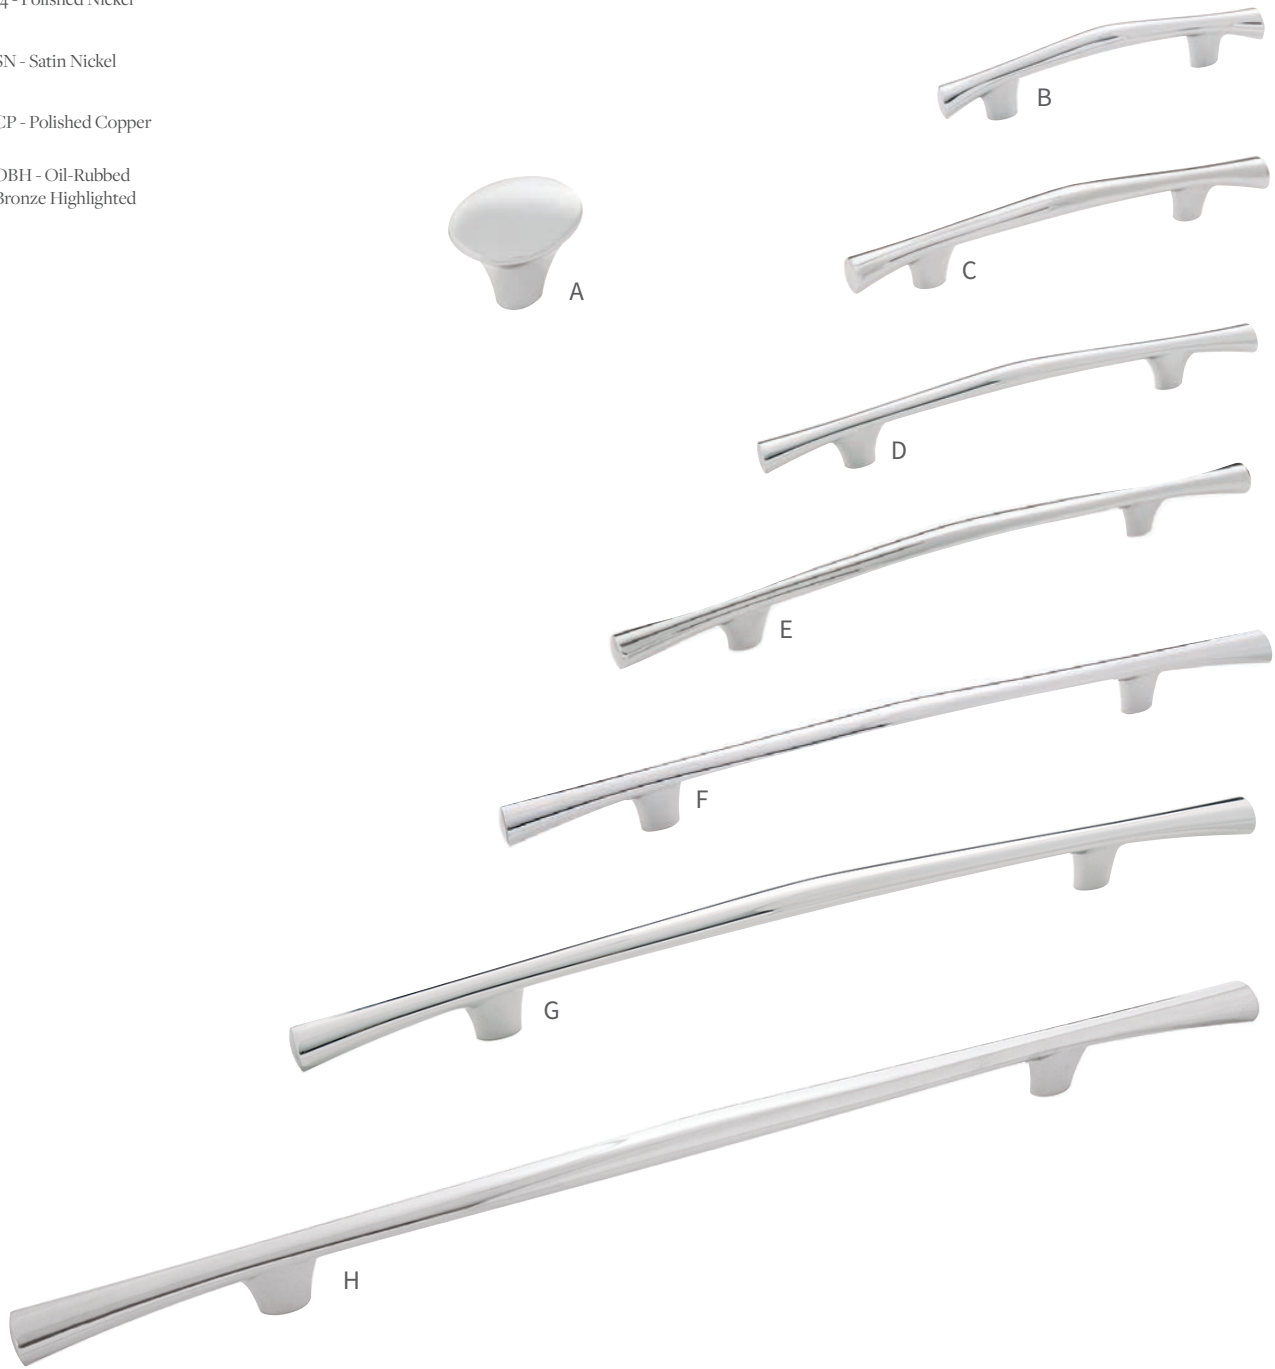

OLIVET COLLECTION

- 14 - Polished Nickel
- SN - Satin Nickel
- CP - Polished Copper
- OBH - Oil-Rubbed Bronze Highlighted

14 - Polished Nickel

A B075324-14 L: 1-7/16" W: 1-1/8" P: 1-1/8" B: 1/2" x 3/8"	D B075122-14 C/C: 128mm L: 8" W: 9/16" P: 1-1/8"	G B075320-14 C/C: 224mm L: 14" W: 11/16" P: 1-5/16"
B B076037-14 C/C: 3" L: 4-3/4" W: 1/2" P: 1-1/8"	E B076039-14 C/C: 160mm L: 10" W: 9/16" P: 1-1/8"	H B075321-14 C/C: 12" L: 18-15/16" W: 7/8" P: 1-1/2"
C B075319-14 C/C: 96mm L: 6-1/16" W: 1/2" P: 1-1/8"	F B076040-14 C/C: 192mm L: 12" W: 11/16" P: 1-5/16"