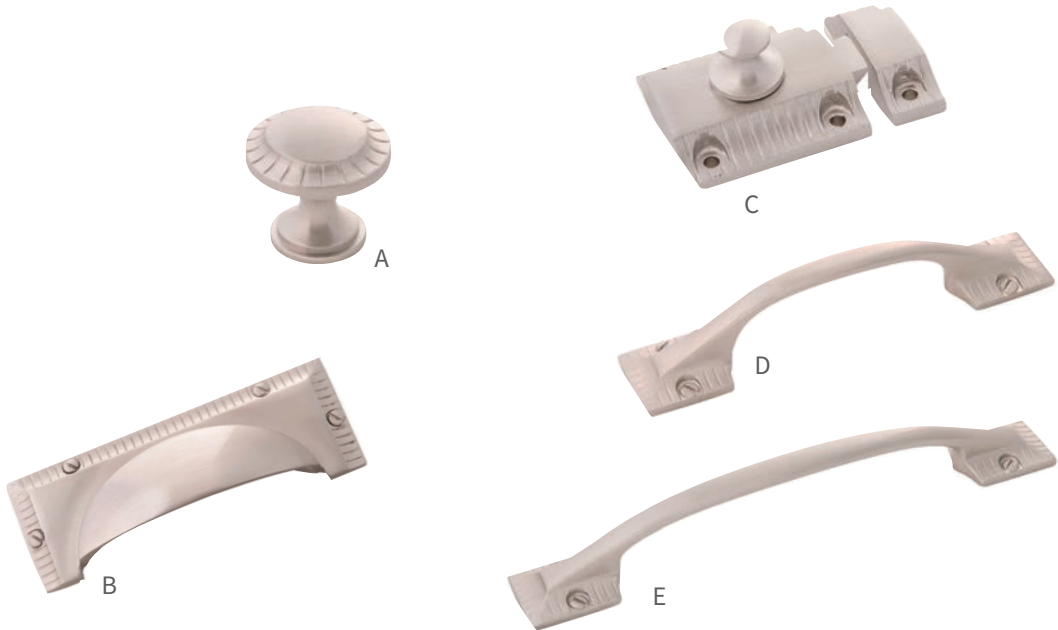

SN - Satin Nickel

A B056553-SN D: 1-3/16" P: 1-1/8" B: 13/16" B B056554-SN C/C: 3" L: 4-11/16" W: 1-11/16" P: 7/8"	C B056714-SN L: 2-7/16" W: 1-9/16" P: 1" D B056555-SN C/C: 3" L: 5-1/16" W: 1-1/16" P: 1"	E B056649-SN C/C: 128mm L: 7-1/16" W: 1-1/16" P: 1"