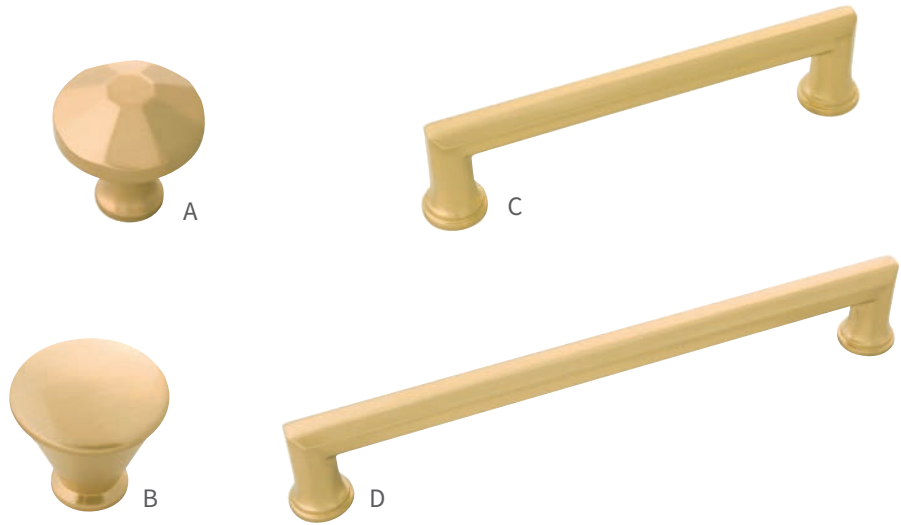

FACETTE COLLECTION

- 14 - Polished Nickel
- CH - Chrome
- SS - Stainless Steel
- 04 - Satin Brass
- BCP - Brushed Copper
- DAC - Dark Antique Copper
- VBN - Vintage Bronze Nickel