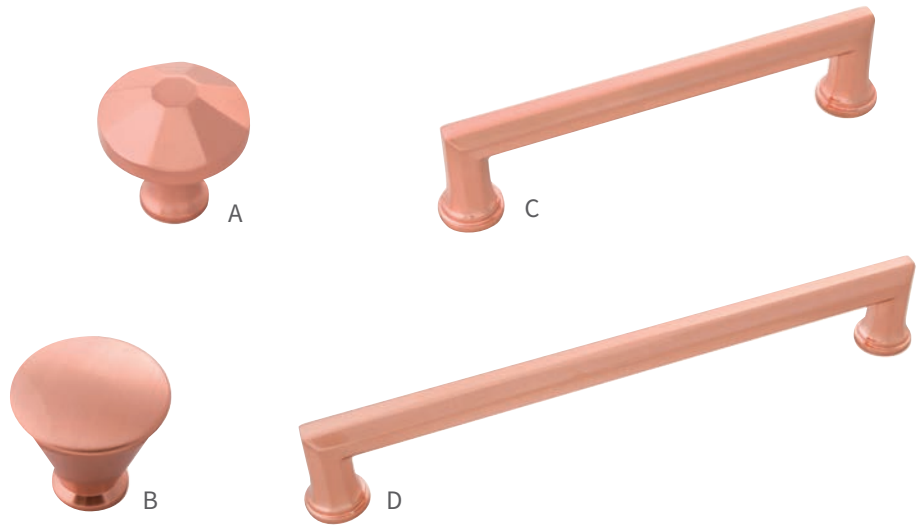

CH - Chrome

A B053134-CH
D: 1-3/8" P: 1-7/16" B: 5/8"

C B072425-CH
C/C: 128mm L: 5-7/8" W: 13/16" P: 1-3/8"

B B054726-CH
D: 1-1/4" P: 1-1/8" B: 5/8"

D B072442-CH
C/C: 220mm L: 9-9/16" W: 7/8" P: 1-1/2"

A

C

B

D

SS - Stainless Steel

A B053134-SS
D: 1-3/8" P: 1-7/16" B: 5/8"

C B072425-SS
C/C: 128mm L: 5-7/8" W: 13/16" P: 1-3/8"

B B054726-SS
D: 1-1/4" P: 1-1/8" B: 5/8"

D B072442-SS
C/C: 220mm L: 9-9/16" W: 7/8" P: 1-1/2"

- | | |
|--|--|
| <p>A B053134-04
D: 1-3/8" P: 1-7/16" B: 5/8"</p> <p>B B054726-04
D: 1-1/4" P: 1-1/8" B: 5/8"</p> | <p>C B072425-04
C/C: 128mm L: 5-7/8" W: 13/16" P: 1-3/8"</p> <p>D B072442-04
C/C: 220mm L: 9-9/16" W: 7/8" P: 1-1/2"</p> |
|--|--|