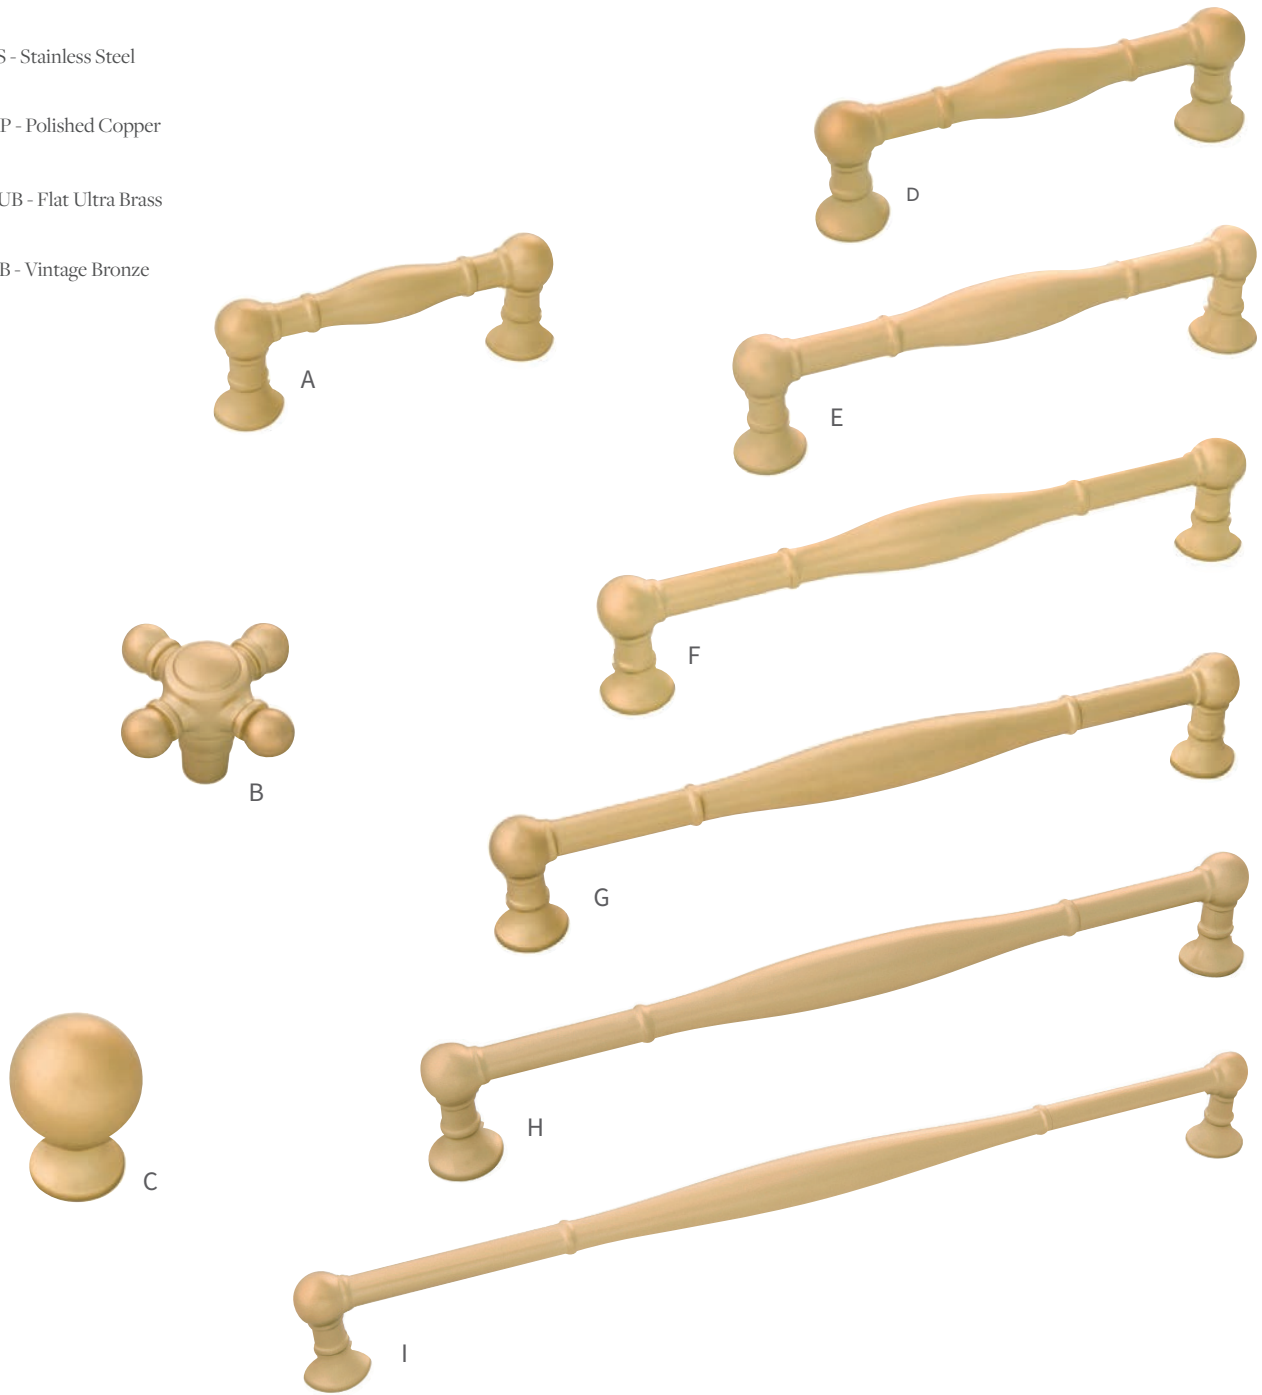

FULLER COLLECTION

CH - Chrome

SS - Stainless Steel

CP - Polished Copper

FUB - Flat Ultra Brass

VB - Vintage Bronze

FUB - Flat Ultra Brass

A B076289-FUB
C/C: 3" L: 3-3/4" W: 3/4" P: 1-7/16"