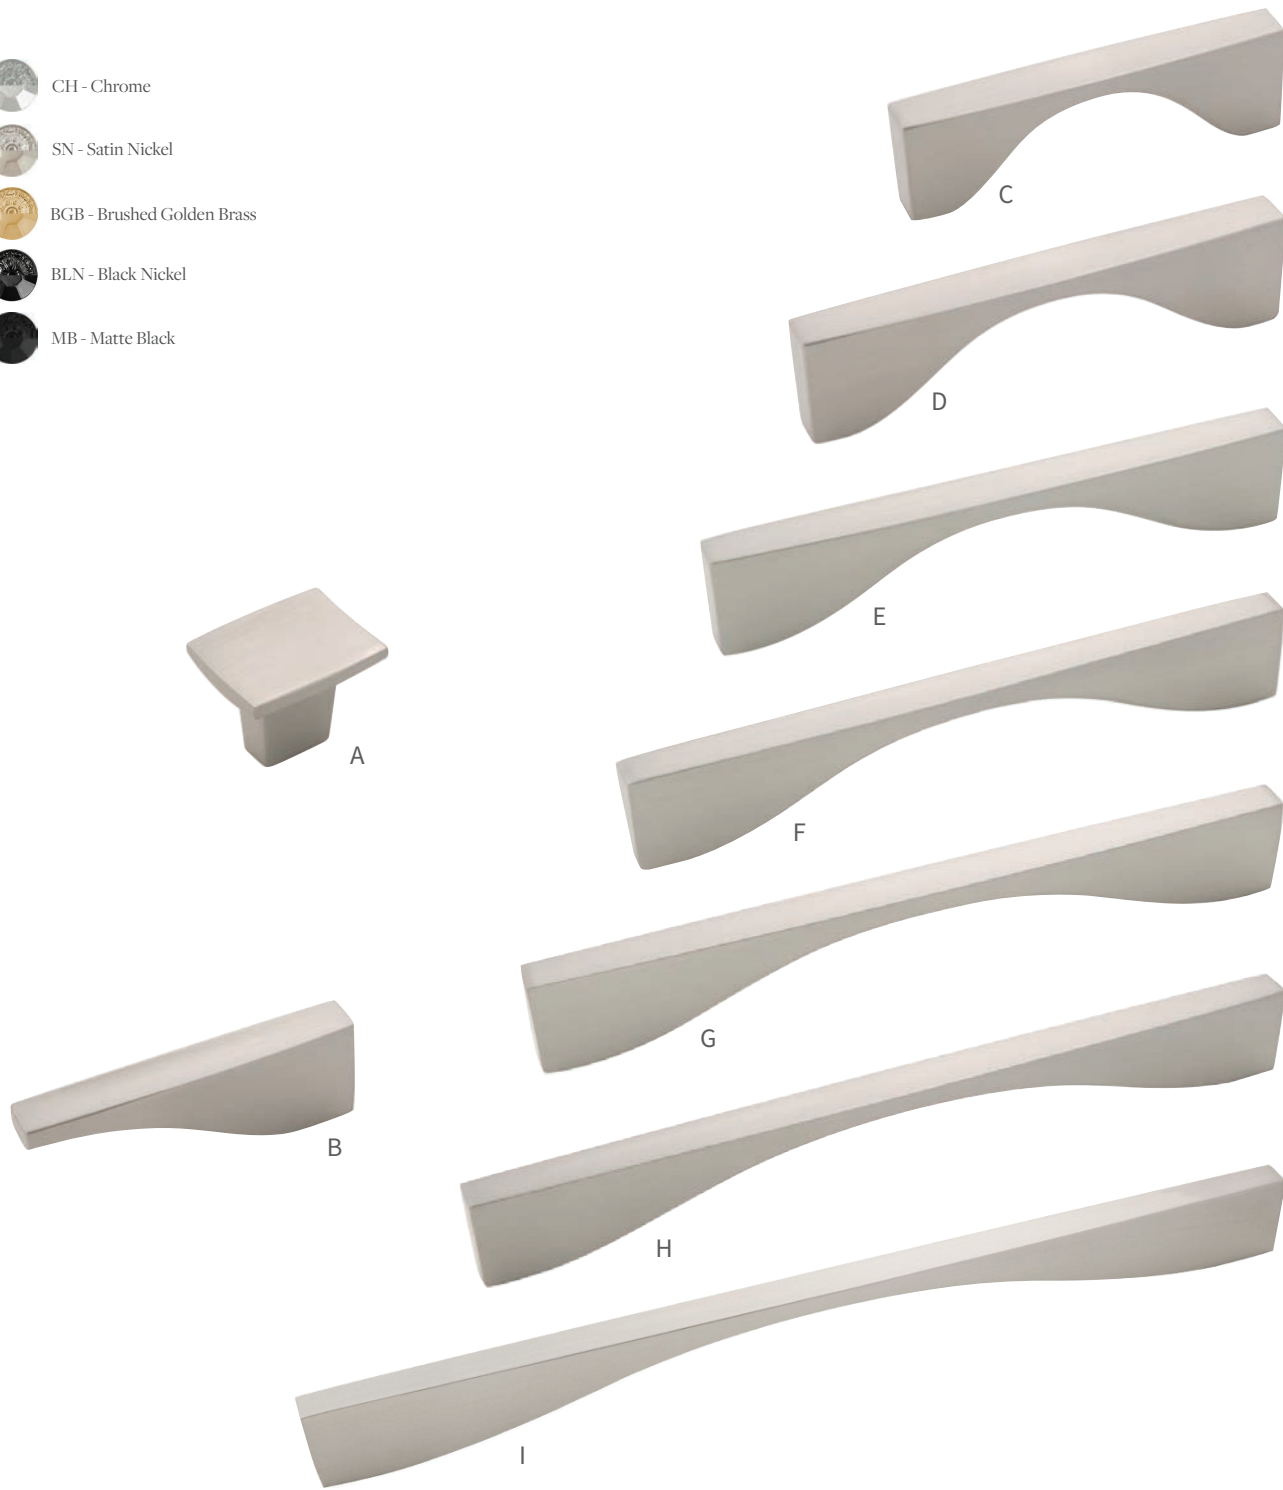

CHANNEL COLLECTION

- CH - Chrome
- SN - Satin Nickel
- BGB - Brushed Golden Brass
- BLN - Black Nickel
- MB - Matte Black

SN - Satin Nickel

A B076146-SN L: 1-1/4" W: 1" P: 1" B: 5/8" x 3/8" B B076147-SN L: 3" W: 1/2" P: 1" B: 1/2" x 7/16" C B076148-SN C/C: 3" L: 3-1/2" W: 1/2" P: 1"	D B076149-SN C/C: 96mm L: 4-5/16" W: 1/2" P: 1-1/16" E B076150-SN C/C: 128mm L: 5-9/16" W: 9/16" P: 1-1/16" F B076151-SN C/C: 160mm L: 6-13/16" W: 9/16" P: 1-1/8"	G B076152-SN C/C: 192mm L: 8-1/8" W: 9/16" P: 1-1/8" H B076153-SN C/C: 224mm L: 9-7/16" W: 9/16" P: 1-1/8" I B076154-SN C/C: 12" L: 12-9/16" W: 9/16" P: 1-1/8"