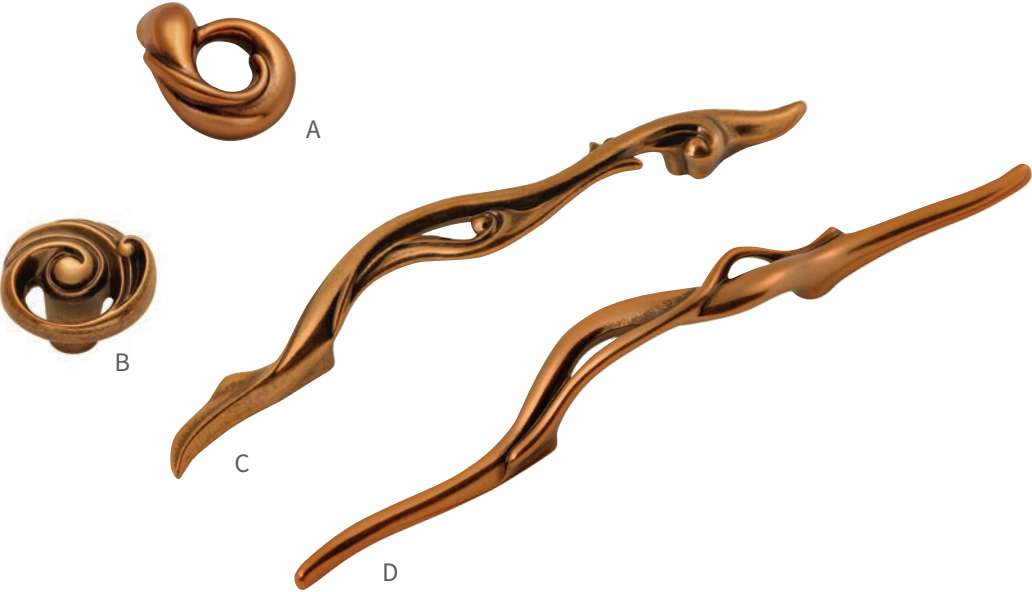

AMARANTA COLLECTION

- 14 - Polished Nickel
- ANN - Antique Nickel
- ARG - Antique Rose Gold
- VBN - Vintage Bronze Nickel

ARG - Antique Rose Gold

- A B072432-ARG
  L: 2" W: 1-3/4" P: 1-1/2" B: 3/8"
- B B072433-ARG
  D: 1-1/2" P: 1-1/8" B: 1/2"
- C B057254-ARG
  C/C: 128mm L: 9" W: 1-1/8" P: 1-1/8"
- D B072435-ARG
  C/C: 96mm L: 9-1/2" W: 1" P: 1-1/8"