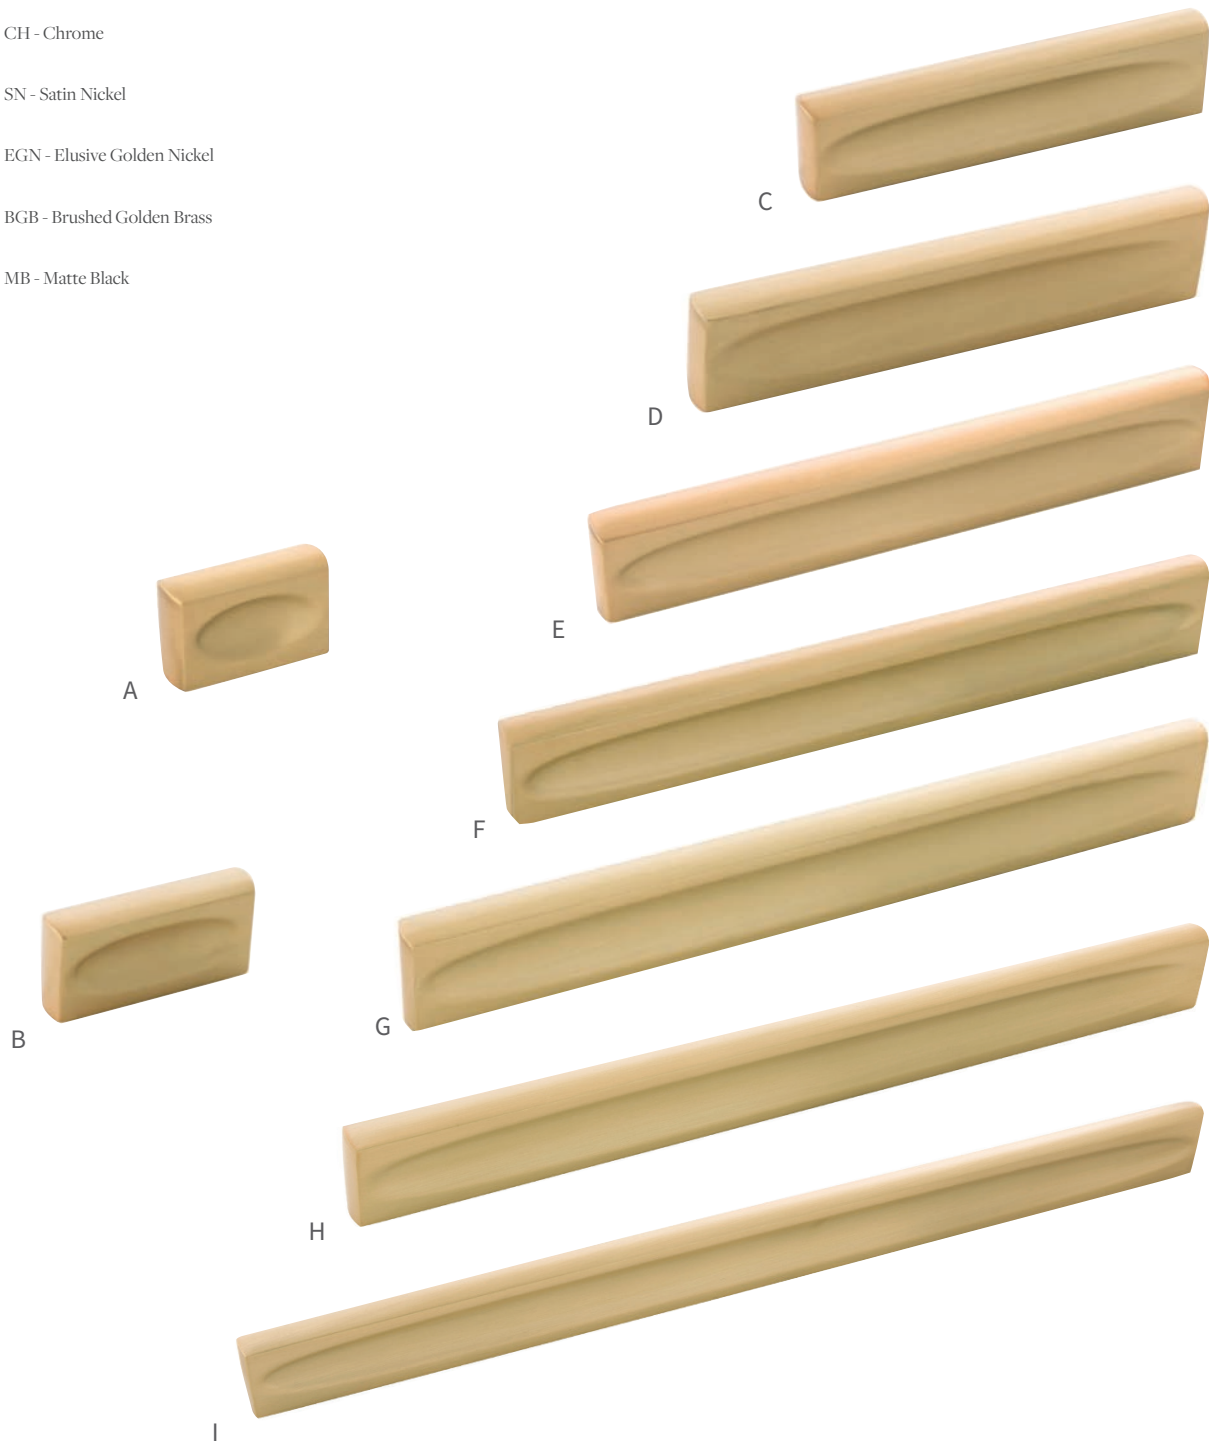

INGOT COLLECTION

- CH - Chrome
- SN - Satin Nickel
- EGN - Elusive Golden Nickel
- BGB - Brushed Golden Brass
- MB - Matte Black

BGB - Brushed Golden Brass

A B075644-BGB L: 1-3/8" W: 7/16" P: 1-1/16" B B075529-BGB C/C: 1" L: 2-1/16" W: 7/16" P: 1-1/16" C B076041-BGB C: 3" L: 4-1/16" W: 7/16" P: 1-1/16"	D B076042-BGB C/C: 96mm L: 4-7/8" W: 7/16" P: 1-1/16" E B075530-BGB C/C: 128mm L: 6-1/8" W: 7/16" P: 1-1/16" F B076043-BGB C/C: 160mm L: 7-3/8" W: 7/16" P: 1-1/16"	G B075531-BGB C/C: 192mm L: 8-5/8" W: 7/16" P: 1-1/16" H B076008-BGB C/C: 224mm L: 9-7/8" W: 7/16" P: 1-1/16" I B075645-BGB C/C: 12" L: 13-1/16" W: 7/16" P: 1-1/16"