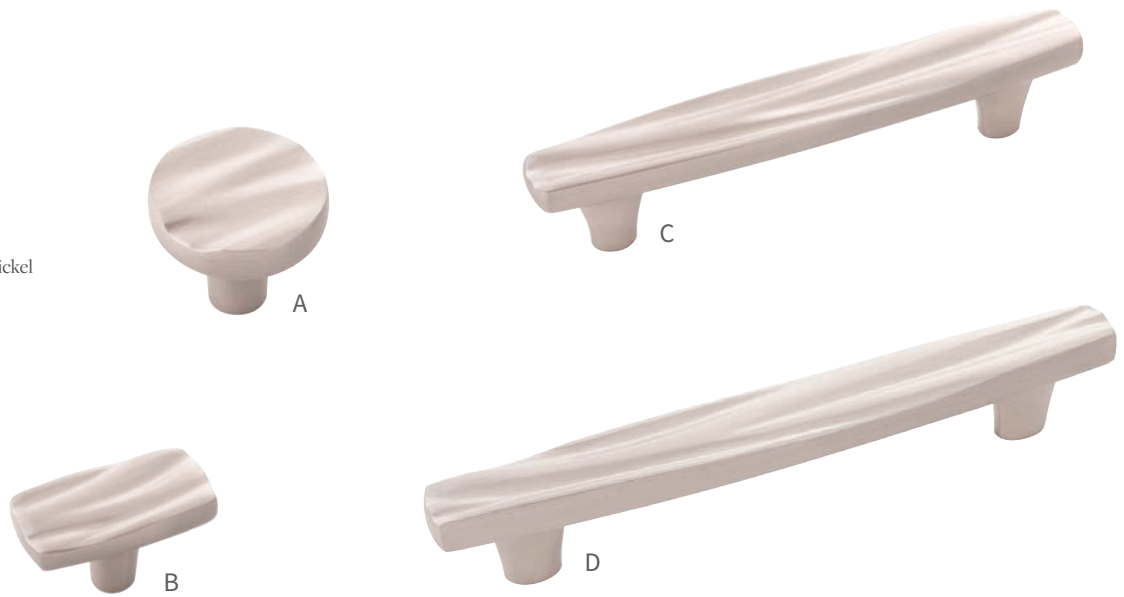

CASPIAN COLLECTION

- 14 - Polished Nickel
- CH - Chrome
- SN - Satin Nickel
- APN - Antique Pewter Nickel
- 04 - Satin Brass

SN - Satin Nickel

A B056974-SN D: 1-1/4" P: 1-1/8" B: 7/16" B B072431-SN L: 2" W: 1" P: 1-3/16" B: 1/2"	C B072342-SN C/C: 96mm L: 5-3/16" W: 7/8" P: 1-1/16" D B072341-SN C/C: 128mm L: 6-7/8" W: 1" P: 1-1/8"