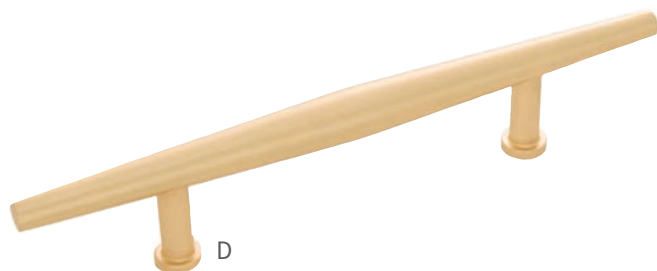

A B076337-SS
L: 1-1/2" W: 1/2" P: 1-3/8" B: 1/2"

B B076336-SS
L: 1-1/2" W: 1/2" P: 1-3/8" B: 1/2"

C B076338-SS
C/C: 3" L: 5-1/2" W: 1/2" P: 1-3/8"

D B076339-SS
C/C: 96mm L: 6-3/4" W: 1/2" P: 1-3/8"

E B076340-SS
C/C: 128mm L: 8-9/16" W: 1/2" P: 1-3/8"

F B076341-SS
C/C: 160mm L: 10-5/16" W: 1/2" P: 1-3/8"

G B076342-SS
C/C: 192mm L: 12-1/16" W: 1/2" P: 1-3/8"

WEXLER COLLECTION

-  SS - Stainless Steel
-  RLB - Royal Brass
-  FO - Flat Onyx

A

B

C

D

E

F

G

RLB - Royal Brass

- A B076337-RLB
L: 1-1/2" W: 1/2" P: 1-3/8" B: 1/2"
- B B076336-RLB
L: 1-1/2" W: 1/2" P: 1-3/8" B: 1/2"
- C B076338-RLB
C/C: 3" L: 5-1/2" W: 1/2" P: 1-3/8"

- D B076339-RLB
C/C: 96mm L: 6-3/4" W: 1/2" P: 1-3/8"
- E B076340-RLB
C/C: 128mm L: 8-9/16" W: 1/2" P: 1-3/8"
- F B076341-RLB
C/C: 160mm L: 10-5/16" W: 1/2" P: 1-3/8"