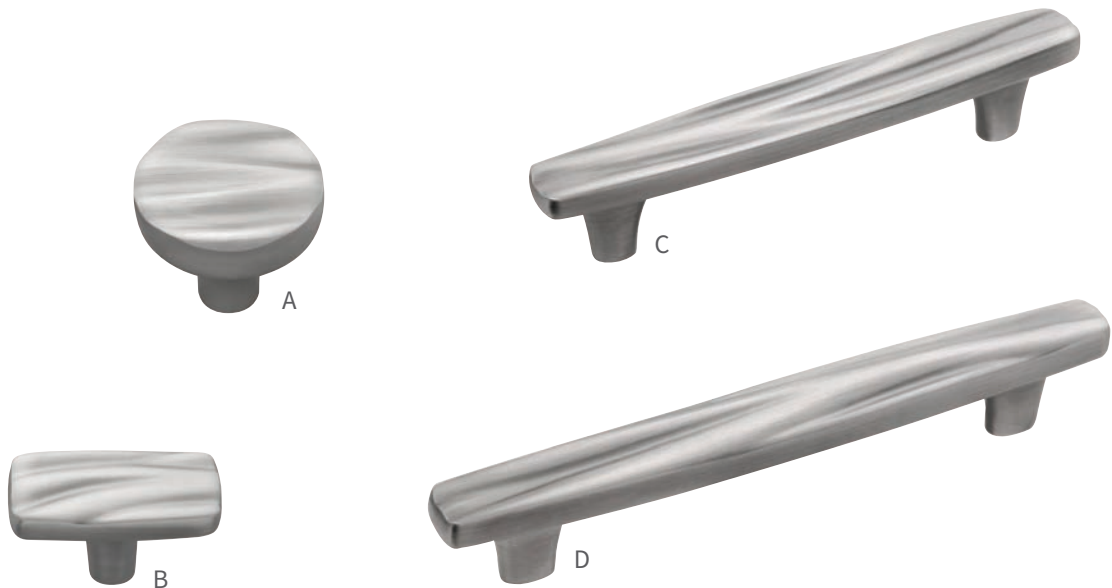

A

C

B

D

CH - Chrome

A B056974-CH
D: 1-1/4" P: 1-1/8" B: 7/16"

C B072342-CH
C/C: 96mm L: 5-3/16" W: 7/8" P: 1-1/16"

B B072431-CH
L: 2" W: 1" P: 1-3/16" B: 1/2"

D B072341-CH
C/C: 128mm L: 6-7/8" W: 1" P: 1-1/8"

CASPIAN COLLECTION

-  14 - Polished Nickel
-  CH - Chrome
-  SN - Satin Nickel
-  APN - Antique Pewter Nickel
-  04 - Satin Brass

SN - Satin Nickel

- | | |
|---|--|
| <p>A B056974-SN
D: 1-1/4" P: 1-1/8" B: 7/16"</p> <p>B B072431-SN
L: 2" W: 1" P: 1-3/16" B: 1/2"</p> | <p>C B072342-SN
C/C: 96mm L: 5-3/16" W: 7/8" P: 1-1/16"</p> <p>D B072341-SN
C/C: 128mm L: 6-7/8" W: 1" P: 1-1/8"</p> |
|---|--|