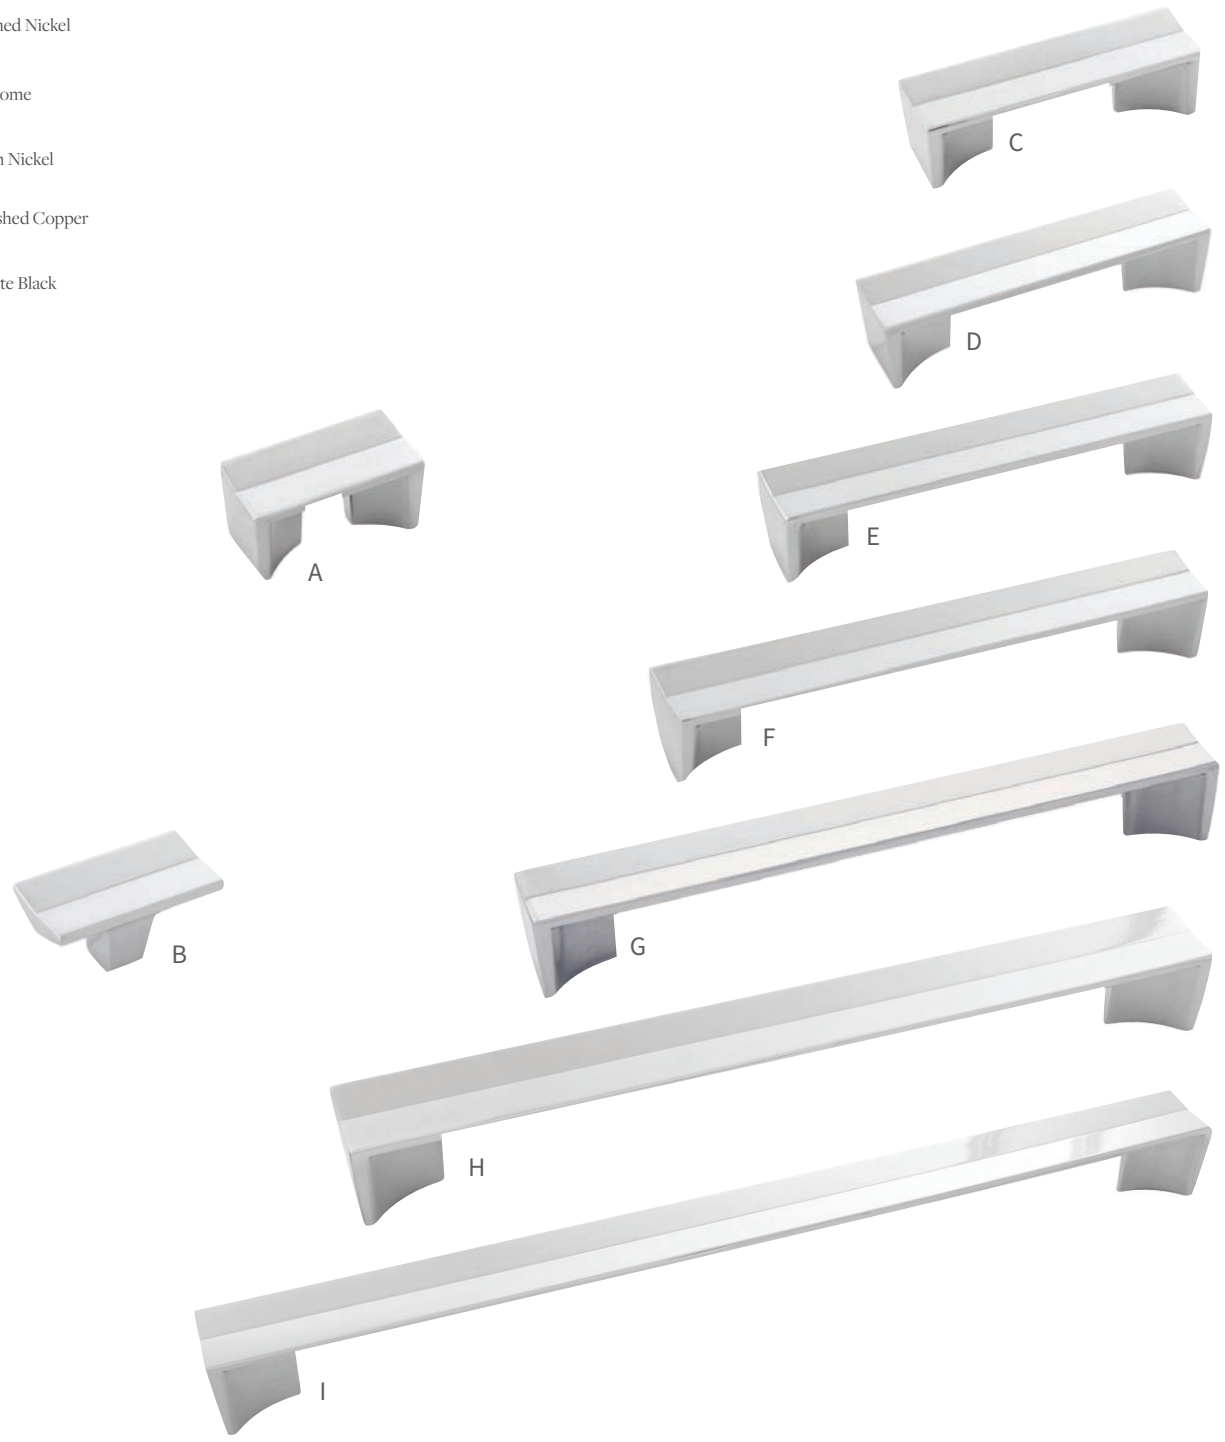

AVENUE COLLECTION

- 14 - Polished Nickel
- CH - Chrome
- SN - Satin Nickel
- CP - Polished Copper
- MB - Matte Black

14 - Polished Nickel

A B076086-14 C/C: 1-1/2" L: 2" W: 1" P: 1" B B076087-14 L: 2" W: 1" P: 1" B: 1/2" SQ C B076088-14 C/C: 3" L: 3-1/2" W: 1" P: 1"	D B076089-14 C/C: 96mm L: 4-1/4" W: 1" P: 1" E B076090-14 C/C: 128mm L: 5-9/16" W: 1" P: 1-1/16" F B076091-14 C/C: 160mm L: 6-13/16" W: 1" P: 1-1/16"	G B076092-14 C/C: 192mm L: 8-1/16" W: 1" P: 1-1/8" H B076093-14 C/C: 224mm L: 9-5/16" W: 1" P: 1-1/8" I B076094-14 C/C: 12" L: 12-1/2" W: 1" P: 1-3/16"