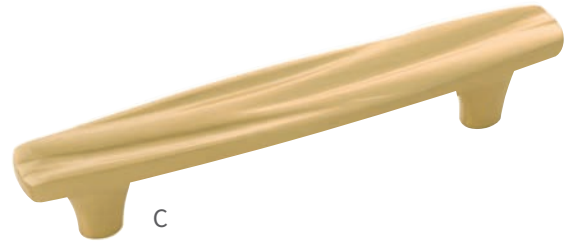

CASPIAN COLLECTION

14 - Polished Nickel

CH - Chrome

SN - Satin Nickel

APN - Antique Pewter Nickel

04 - Satin Brass

A

C

B