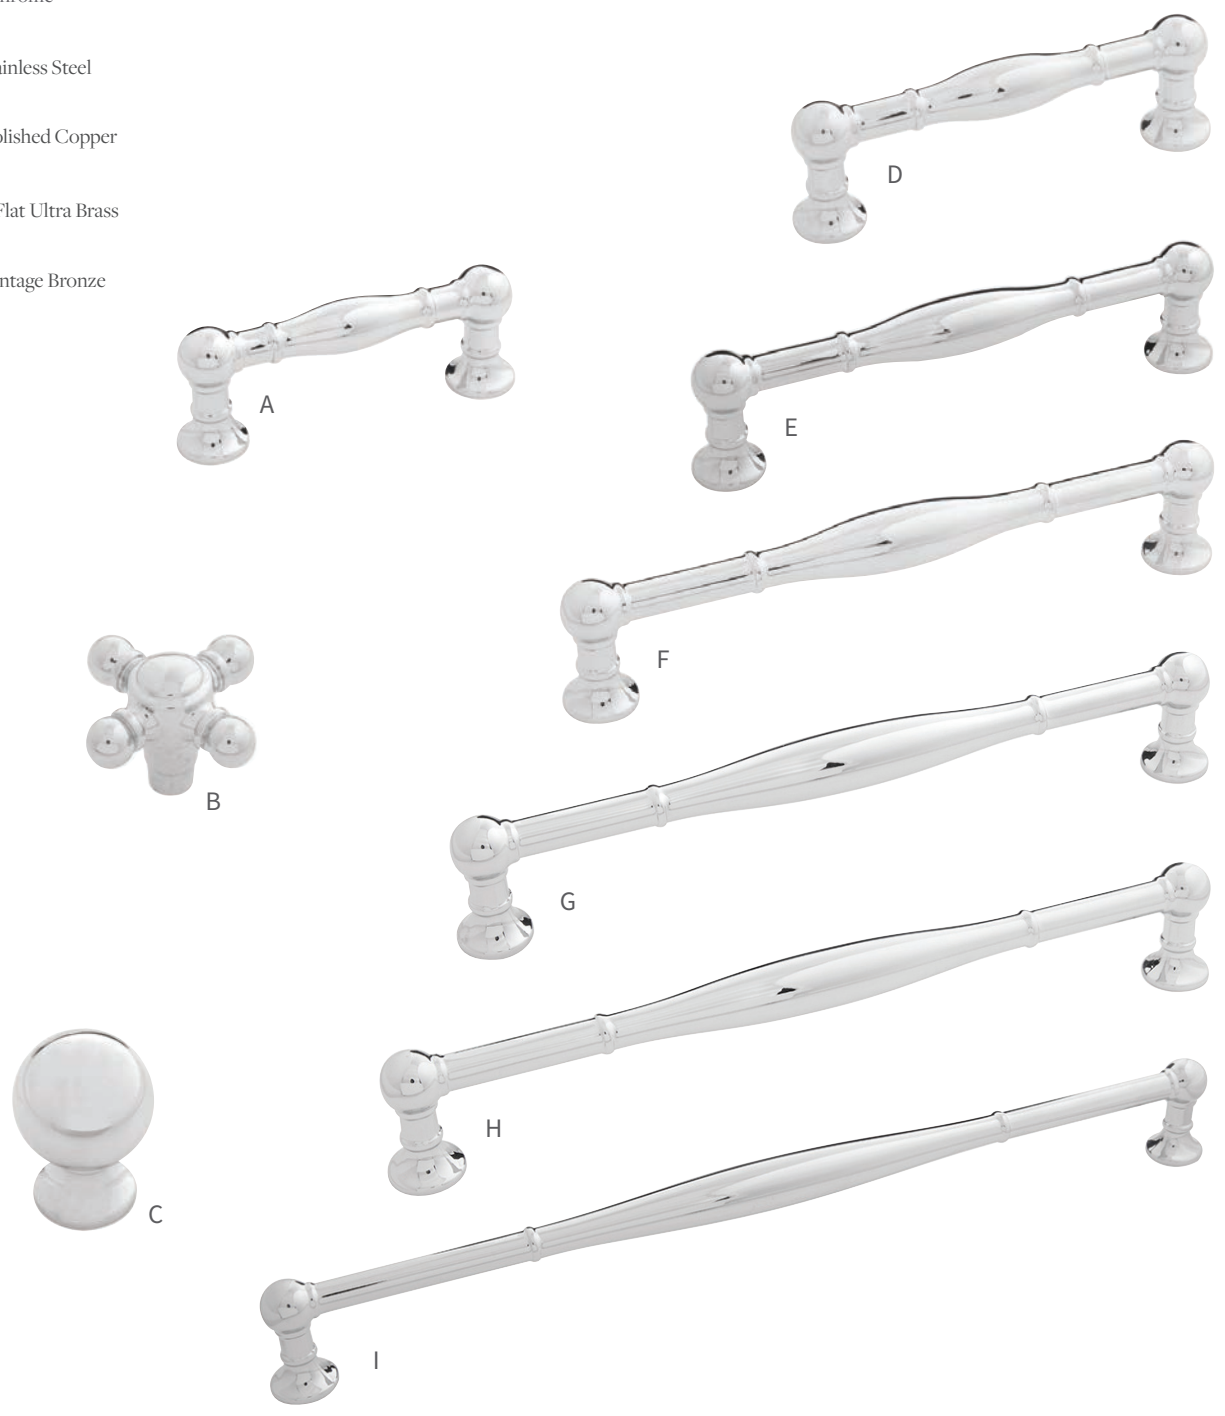

FULLER COLLECTION

- CH - Chrome
- SS - Stainless Steel
- CP - Polished Copper
- FUB - Flat Ultra Brass
- VB - Vintage Bronze

CH - Chrome

A B076289-CH C/C: 3" L: 3-3/4" W: 3/4" P: 1-7/16" B B075061-CH L: 1-11/16" W: 1-11/16" P: 1-1/4" B: 3/8" C B076288-CH D: 1" P: 1-7/16" B: 3/4"	D B076290-CH C/C: 96mm L: 4-1/2" W: 3/4" P: 1-7/16" E B075060-CH C/C: 128mm L: 5-13/16" W: 3/4" P: 1-7/16" F B076291-CH C/C: 160mm L: 7" W: 3/4" P: 1-7/16"	G B076292-CH C/C: 192mm L: 8-5/16" W: 3/4" P: 1-7/16" H B076293-CH C/C: 224mm L: 9-5/8" W: 13/16" P: 1-1/2" I B076294-CH C/C: 12" L: 12-13/16" W: 13/16" P: 1-1/2"