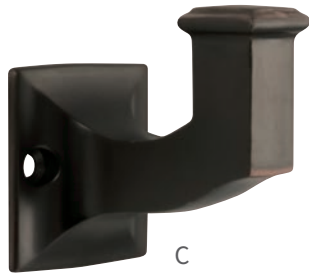

C

G

OBH - Oil-Rubbed Bronze Highlighted

A B055555-OBH
SQ: 1-1/4" P: 1" B: 11/16" SQ

D B055568-OBH
C/C: 3", 96mm, & 128mm L: 5-7/8" W: 1-11/16" P: 1"

G B055552-OBH
C/C: 128mm L: 6-3/16" W: 1-1/8" P: 1-5/16"