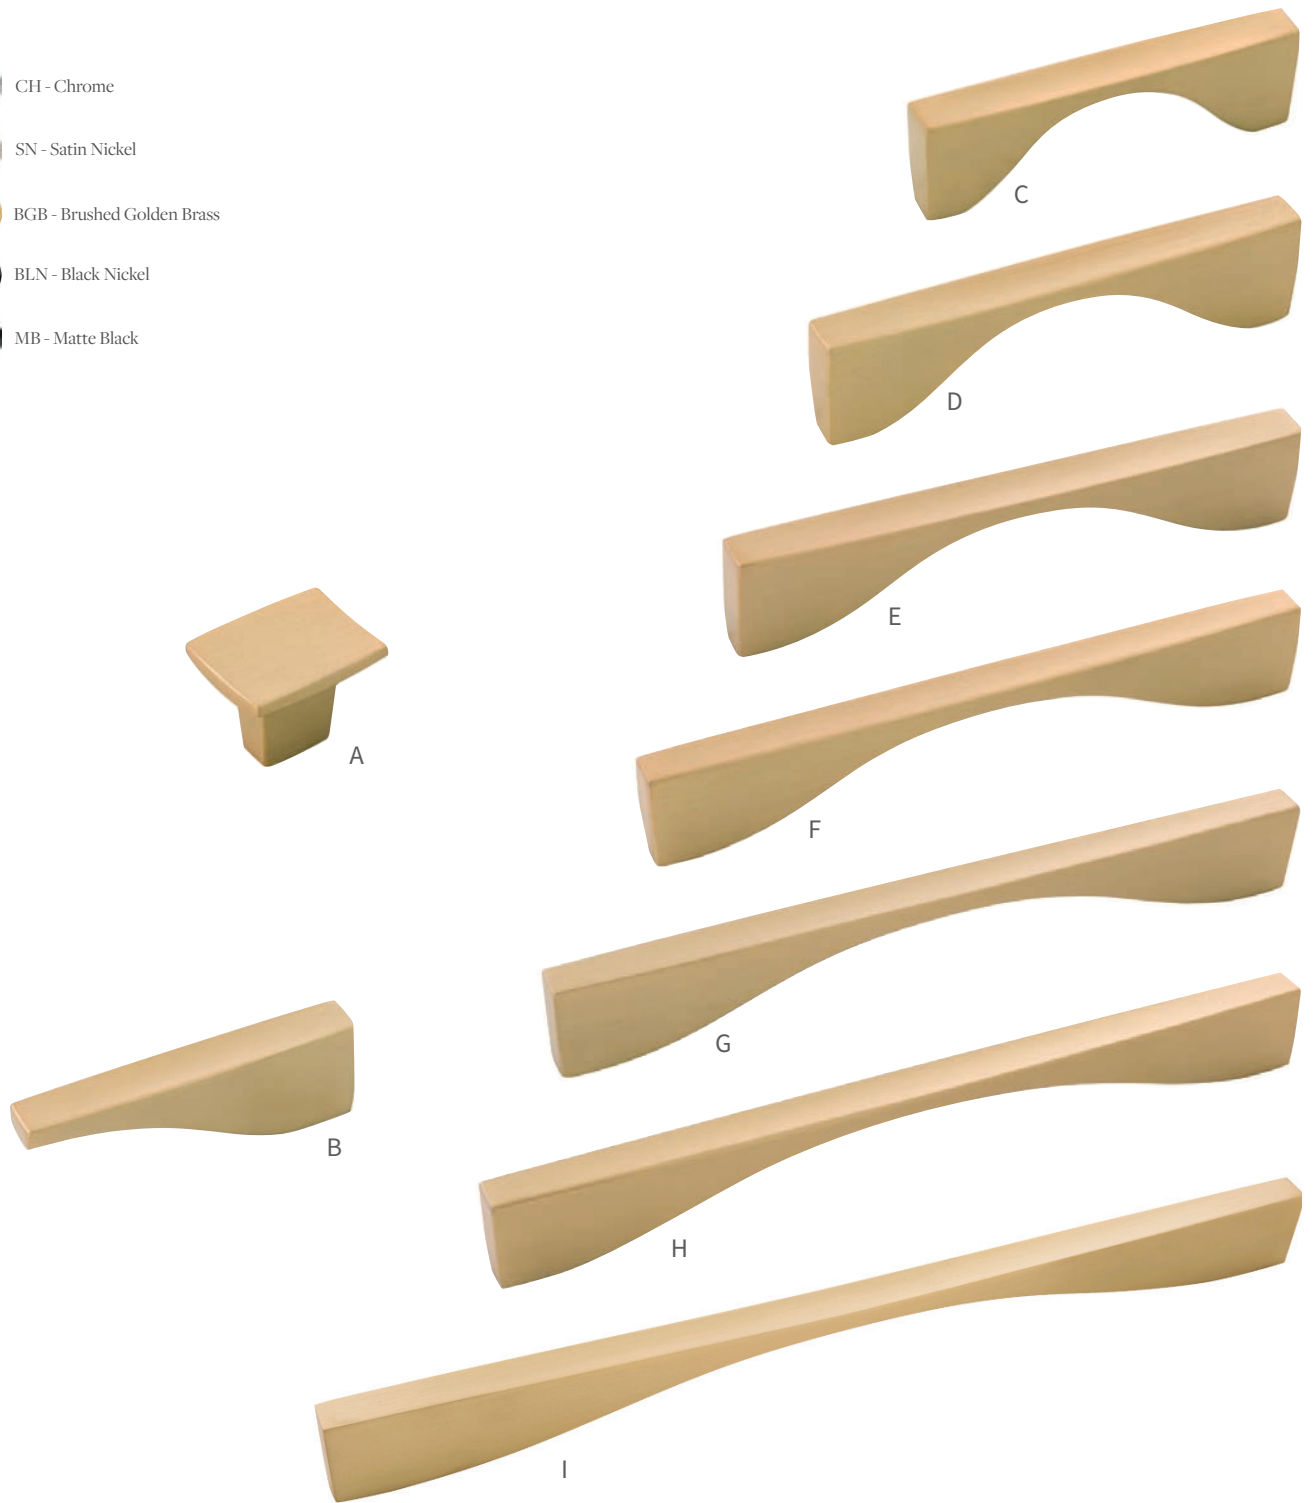

CHANNEL COLLECTION

- CH - Chrome
- SN - Satin Nickel
- BGB - Brushed Golden Brass
- BLN - Black Nickel
- MB - Matte Black

BGB - Brushed Golden Brass

A B076146-BGB
L: 1-1/4" W: 1" P: 1" B: 5/8" x 3/8"

B B076147-BGB
L: 3" W: 1/2" P: 1" B: 1/2" x 7/16"

C B076148-BGB
C/C: 3" L: 3-1/2" W: 1/2" P: 1"

D B076149-BGB
C/C: 96mm L: 4-5/16" W: 1/2" P: 1-1/16"

E B076150-BGB
C/C: 128mm L: 5-9/16" W: 9/16" P: 1-1/16"

F B076151-BGB
C/C: 160mm L: 6-13/16" W: 9/16" P: 1-1/8"

G B076152-BGB
C/C: 192mm L: 8-1/8" W: 9/16" P: 1-1/8"

H B076153-BGB
C/C: 224mm L: 9-7/16" W: 9/16" P: 1-1/8"

I B076154-BGB
C/C: 12" L: 12-9/16" W: 9/16" P: 1-1/8"