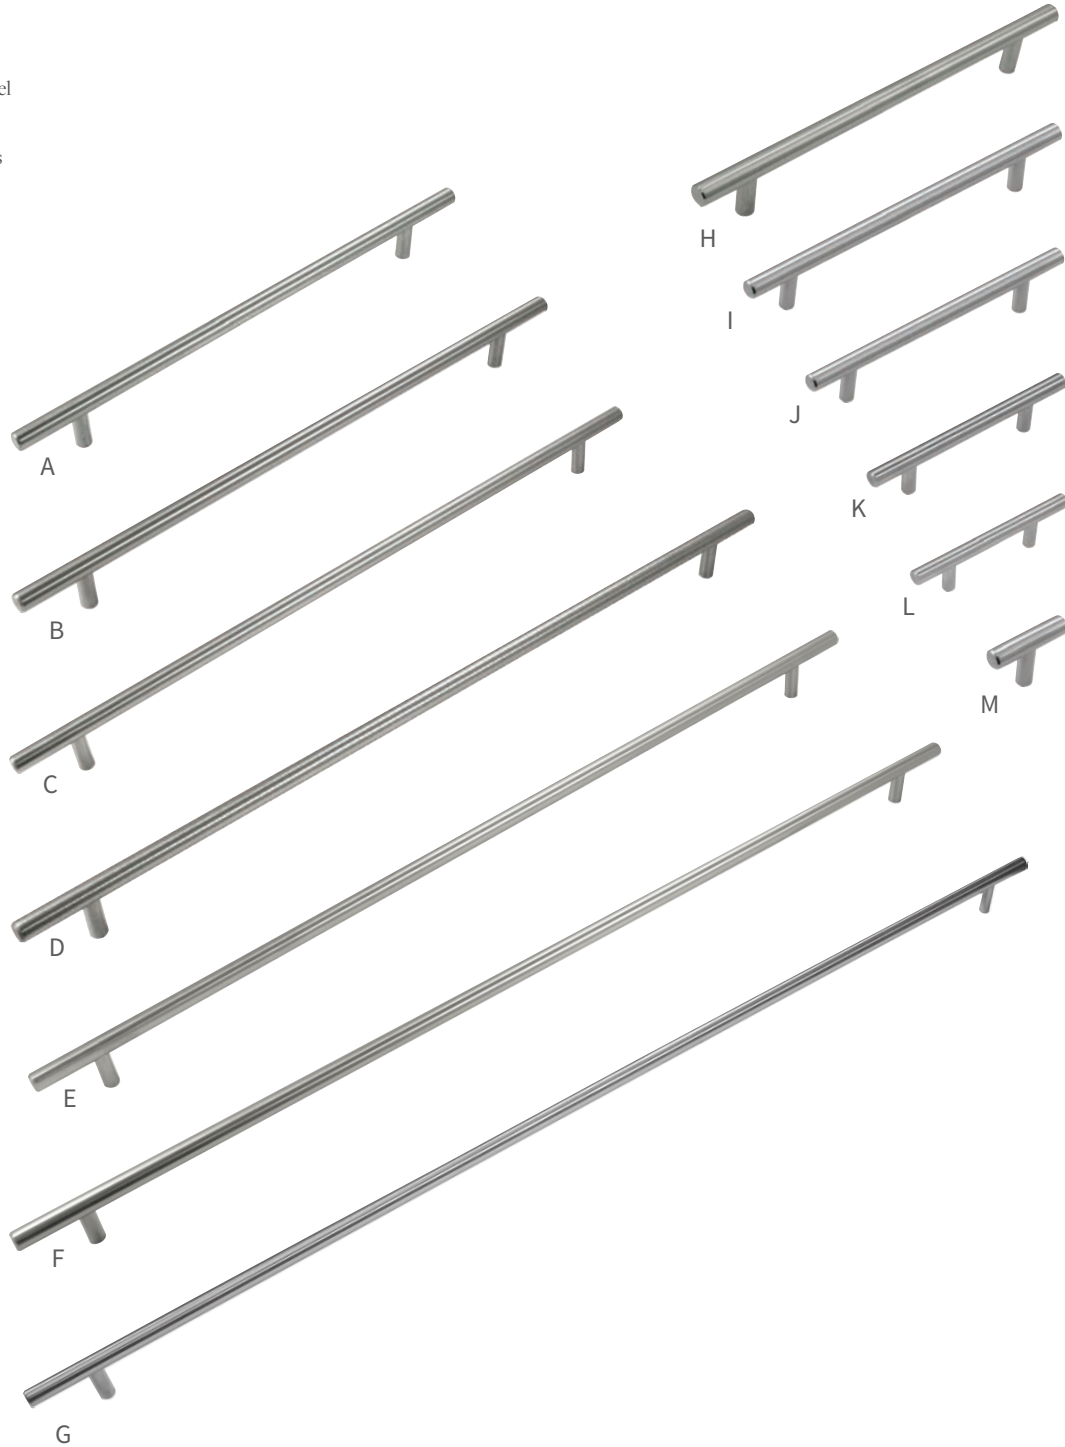

CONTEMPORARY BAR PULLS COLLECTION

SS - Stainless Steel

RLB - Royal Brass

SS - Stainless Steel

A B074878-SS C/C: 256mm L: 13-1/4" W: 1/2" P: 1-3/8"	F B074883-SS C/C: 640mm L: 28-3/8" W: 1/2" P: 1-3/8"	K B074874-SS C/C: 96mm L: 6-1/8" W: 1/2" P: 1-3/8"
B B074879-SS C/C: 320mm L: 15-3/4" W: 1/2" P: 1-3/8"	G B074884-SS C/C: 768mm L: 33-3/8" W: 1/2" P: 1-3/8"	L B074873-SS C/C: 3" L: 5-3/8" W: 1/2" P: 1-3/8"
C B074880-SS C/C: 416mm L: 19-9/16" W: 1/2" P: 1-3/8"	H B074877-SS C/C: 192mm L: 9-15/16" W: 1/2" P: 1-3/8"	M B055191-SS L: 2" W: 1/2" P: 1-3/8" B: 3/8"
D B074881-SS C/C: 480mm L: 22-1/6" W: 1/2" P: 1-3/8"	I B074876-SS C/C: 160mm L: 8-11/16" W: 1/2" P: 1-3/8"	
E B074882-SS C/C: 544mm L: 24-9/16" W: 1/2" P: 1-3/8"	J B074875-SS C/C: 128mm L: 7-3/8" W: 1/2" P: 1-3/8"