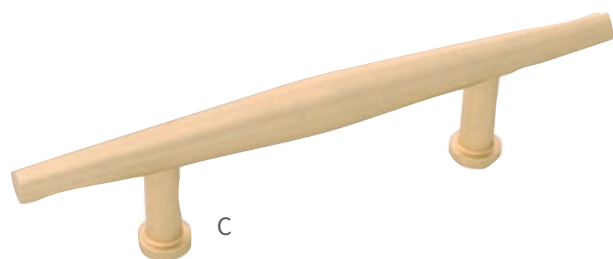

F B076341-SS
C/C: 160mm L: 10-5/16" W: 1/2" P: 1-3/8"

G B076342-SS
C/C: 192mm L: 12-1/16" W: 1/2" P: 1-3/8"

WEXLER COLLECTION

-  SS - Stainless Steel
-  RLB - Royal Brass
-  FO - Flat Onyx

A

B

C

D

E

F

G

RLB - Royal Brass

- A B076337-RLB
L: 1-1/2" W: 1/2" P: 1-3/8" B: 1/2"
- B B076336-RLB
L: 1-1/2" W: 1/2" P: 1-3/8" B: 1/2"
- C B076338-RLB
C/C: 3" L: 5-1/2" W: 1/2" P: 1-3/8"

- D B076339-RLB
C/C: 96mm L: 6-3/4" W: 1/2" P: 1-3/8"
- E B076340-RLB
C/C: 128mm L: 8-9/16" W: 1/2" P: 1-3/8"
- F B076341-RLB
C/C: 160mm L: 10-5/16" W: 1/2" P: 1-3/8"