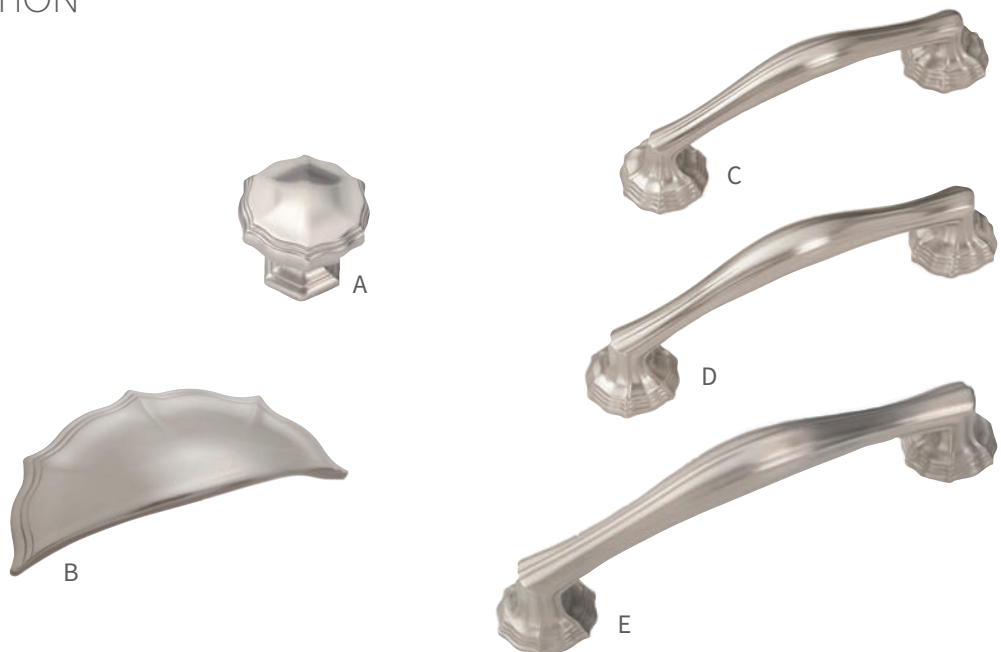

- K B076752-RLB
C/C: 96mm L: 6-1/8" W: 1/2" P: 1-3/8"
- L B076751-RLB
C/C: 3" L: 5-3/8" W: 1/2" P: 1-3/8"
- M B076763-RLB
L: 2" W: 2" P: 1-3/8" B: 3/8"

VERONA COLLECTION

Duomo di Verona, the Roman Catholic Cathedral in northern Italy, was the inspiration for our Verona collection. With ridges of elegance in european style, designed with curvy shapes and footings full of mediterranean character.

VERONA COLLECTION

SN - Satin Nickel

APN - Antique Pewter Nickel

OBH - Oil-Rubbed
Bronze Highlighted

SN - Satin Nickel

A B053163-SN
D: 1-5/16" P: 1-1/8" B: 13/16"

B B055546-SN
C/C: 3" L: 4" W: 1-3/4" P: 7/8"