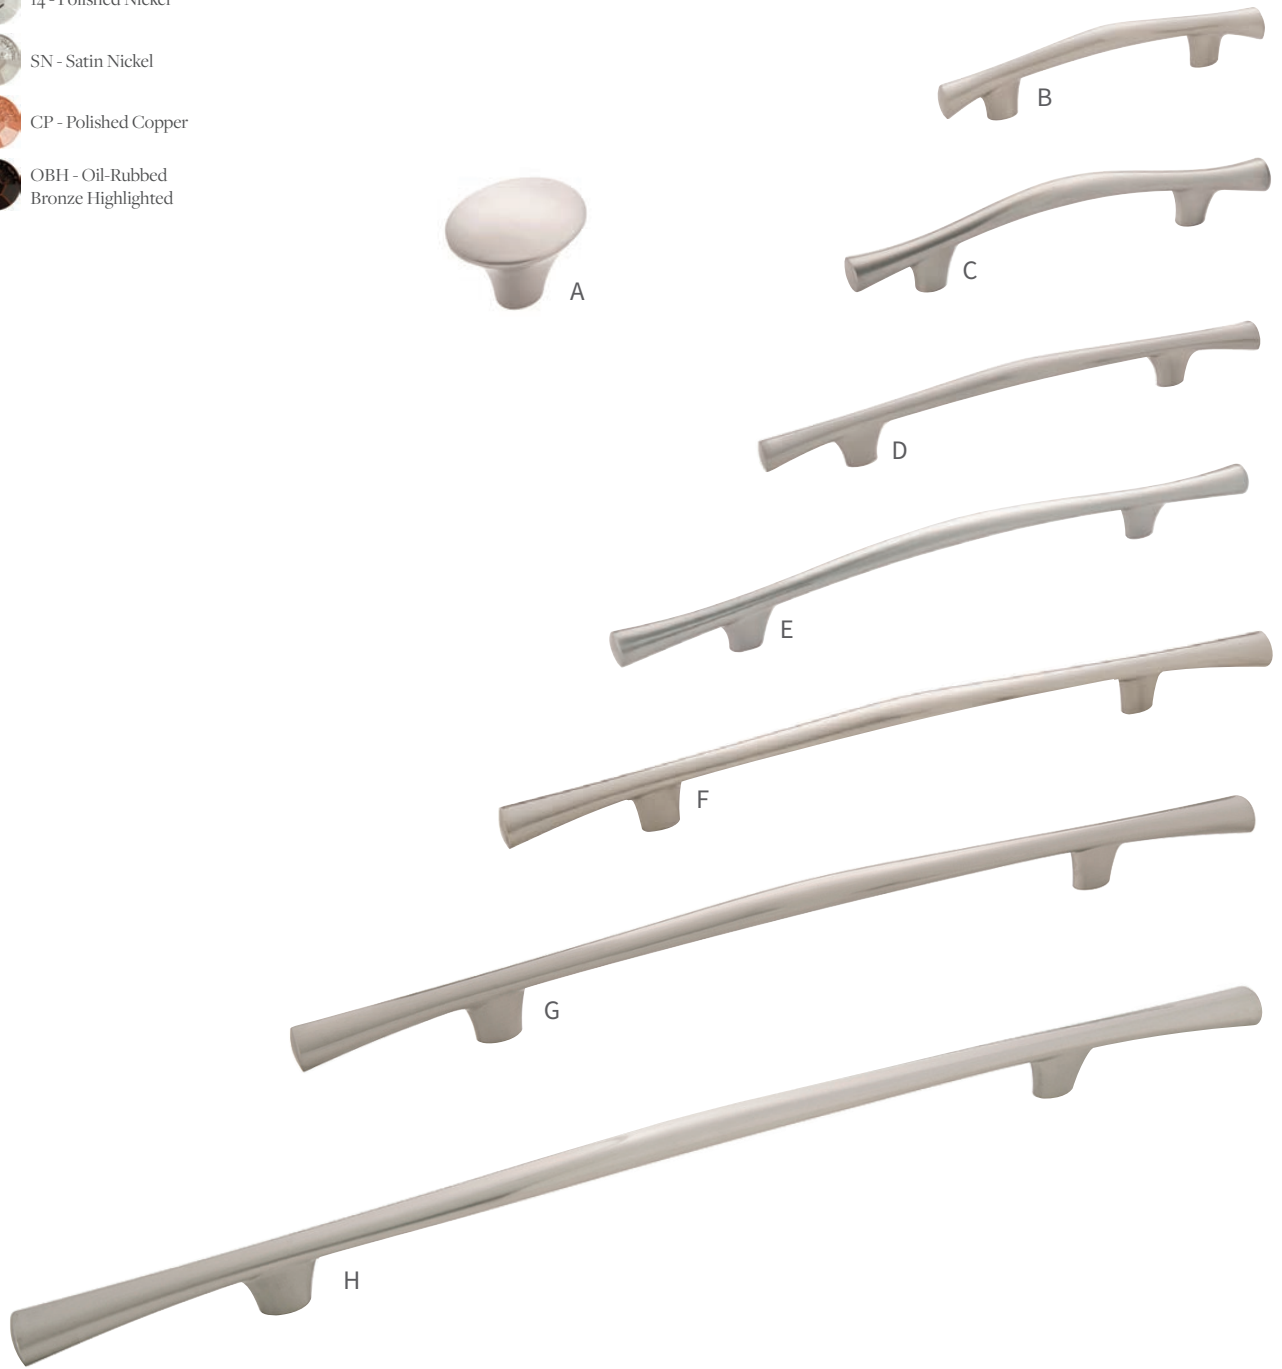

OLIVET COLLECTION

-  14 - Polished Nickel
-  SN - Satin Nickel
-  CP - Polished Copper
-  OBH - Oil-Rubbed Bronze Highlighted

14 - Polished Nickel

- | | | |
|---|--|---|
| A B075324-14
L: 1-7/16" W: 1-1/8" P: 1-1/8" B: 1/2" x 3/8" | D B075122-14
C/C: 128mm L: 8" W: 9/16" P: 1-1/8" | G B075320-14
C/C: 224mm L: 14" W: 11/16" P: 1-5/16" |
| B B076037-14
C/C: 3" L: 4-3/4" W: 1/2" P: 1-1/8" | E B076039-14
C/C: 160mm L: 10" W: 9/16" P: 1-1/8" | H B075321-14
C/C: 12" L: 18-15/16" W: 7/8" P: 1-1/2" |
| C B075319-14
C/C: 96mm L: 6-1/16" W: 1/2" P: 1-1/8" | F B076040-14
C/C: 192mm L: 12" W: 11/16" P: 1-5/16" | |

OLIVET COLLECTION

-  14 - Polished Nickel
-  SN - Satin Nickel
-  CP - Polished Copper
-  OBH - Oil-Rubbed Bronze Highlighted

SN - Satin Nickel

- | | | |
|--|---|--|
| <p>A B075324-SN
L: 1-7/16" W: 1-1/8" P: 1-1/8" B: 1/2" x 3/8"</p> <p>B B076037-SN
C/C: 3" L: 4-3/4" W: 1/2" P: 1-1/8"</p> <p>C B075319-SN
C/C: 96mm L: 6-1/16" W: 1/2" P: 1-1/8"</p> | <p>D B075122-SN
C/C: 128mm L: 8" W: 9/16" P: 1-1/8"</p> <p>E B076039-SN
C/C: 160mm L: 10" W: 9/16" P: 1-1/8"</p> <p>F B076040-SN
C/C: 192mm L: 12" W: 11/16" P: 1-5/16"</p> | <p>G B075320-SN
C/C: 224mm L: 14" W: 11/16" P: 1-5/16"</p> <p>H B075321-SN
C/C: 12" L: 18-15/16" W: 7/8" P: 1-1/2"</p> |
|--|---|--|