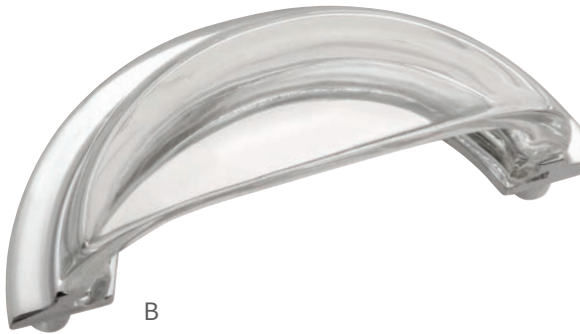

LUSTER COLLECTION

CH - Chrome

PB - Polished Brass

*Not all items available in all finishes shown.

B

Chrome & Polished Brass

A B076274-GLCH
C/C: 3" L: 4-9/16" W: 1-1/8" P: 1-11/16"

B B076574-GLCH
C/C: 3" L: 3-9/16" W: 1-1/2" P: 1-3/8"

C B076570-GLCH
D: 1-3/8" P: 1-1/4" B: 13/16"

D B076571-GLCH
D: 1-1/4" P: 1-3/8" B: 3/4"

E B076569-GLCH
D: 1-5/16" P: 1-5/8" B: 1-1/16"

F B076572-GLCH
D: 1-3/16" P: 1-9/16" B: 9/16"

G B076568-GLCH
D: 1-1/8" P: 1-11/16" B: 1-1/16"

H B076573-GLPB
D: 1-1/4" P: 1-5/8" B: 13/16"