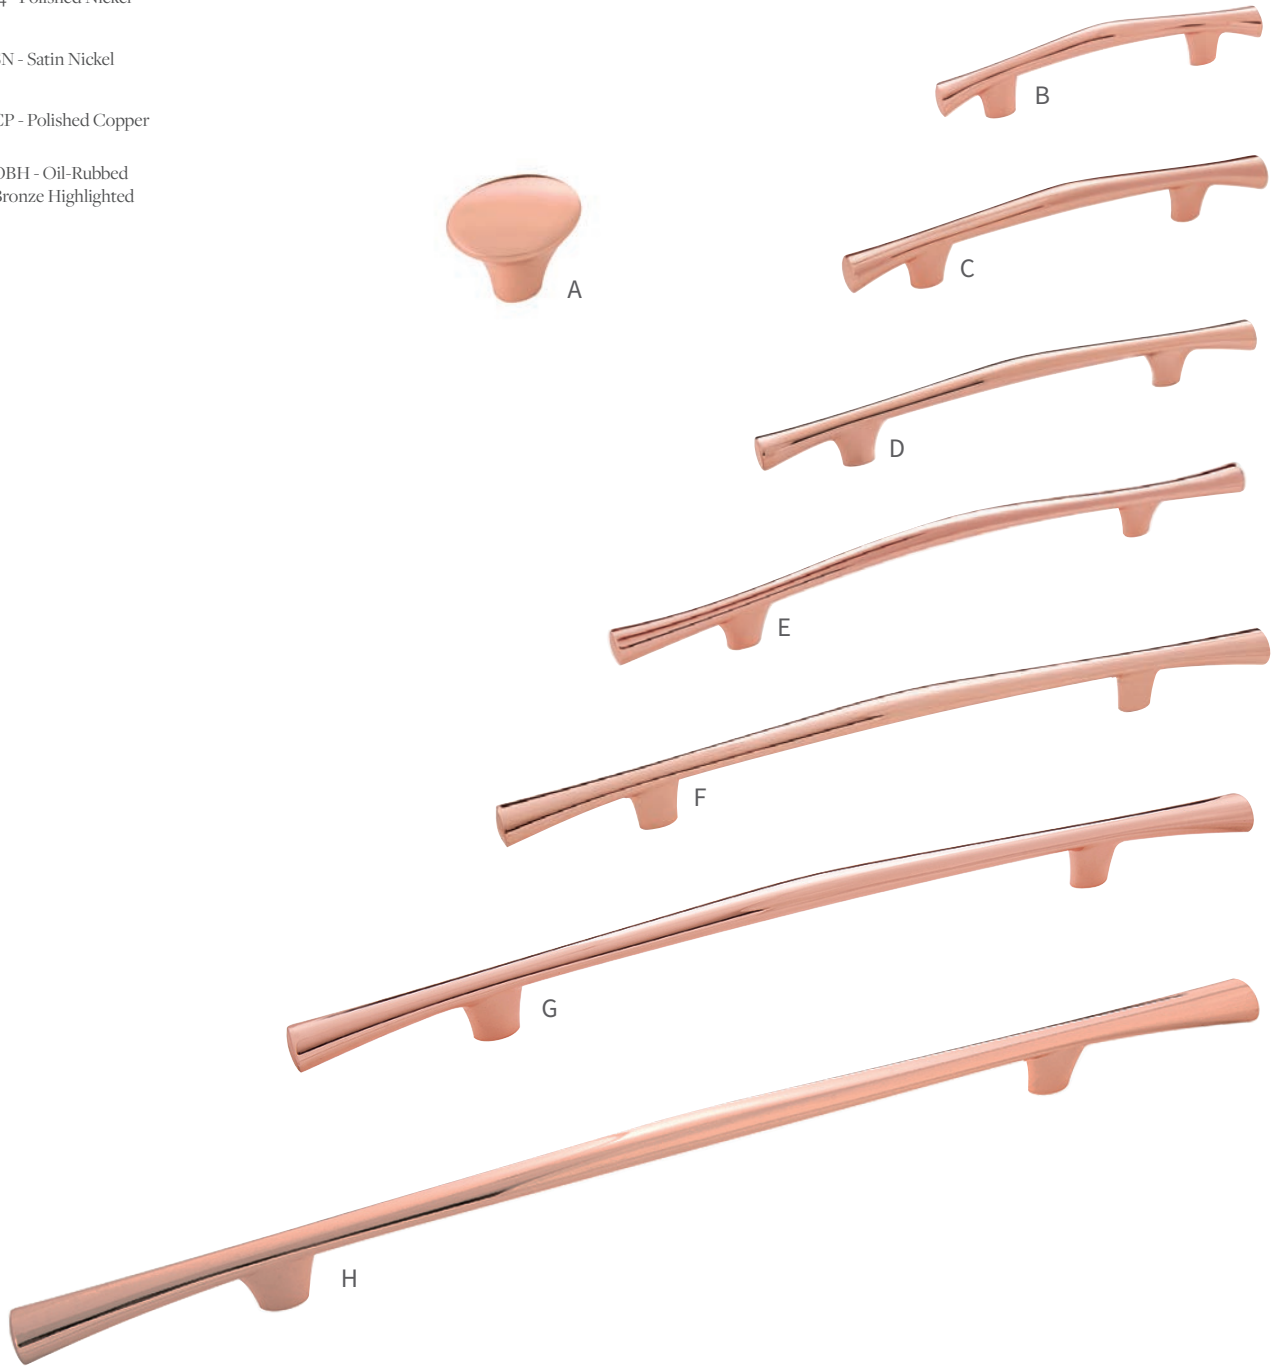

OLIVET COLLECTION

- 14 - Polished Nickel
- SN - Satin Nickel
- CP - Polished Copper
- OBH - Oil-Rubbed Bronze Highlighted

CP - Polished Copper

A B075324-CP L: 1-7/16" W: 1-1/8" P: 1-1/8" B: 1/2" x 3/8"	D B075122-CP C/C: 128mm L: 8" W: 9/16" P: 1-1/8"	G B075320-CP C/C: 224mm L: 14" W: 11/16" P: 1-5/16"
B B076037-CP C/C: 3" L: 4-3/4" W: 1/2" P: 1-1/8"	E B076039-CP C/C: 160mm L: 10" W: 9/16" P: 1-1/8"	H B075321-CP C/C: 12" L: 18-15/16" W: 7/8" P: 1-1/2"
C B075319-CP C/C: 96mm L: 6-1/16" W: 1/2" P: 1-1/8"	F B076040-CP C/C: 192mm L: 12" W: 9/16" P: 1-5/16"