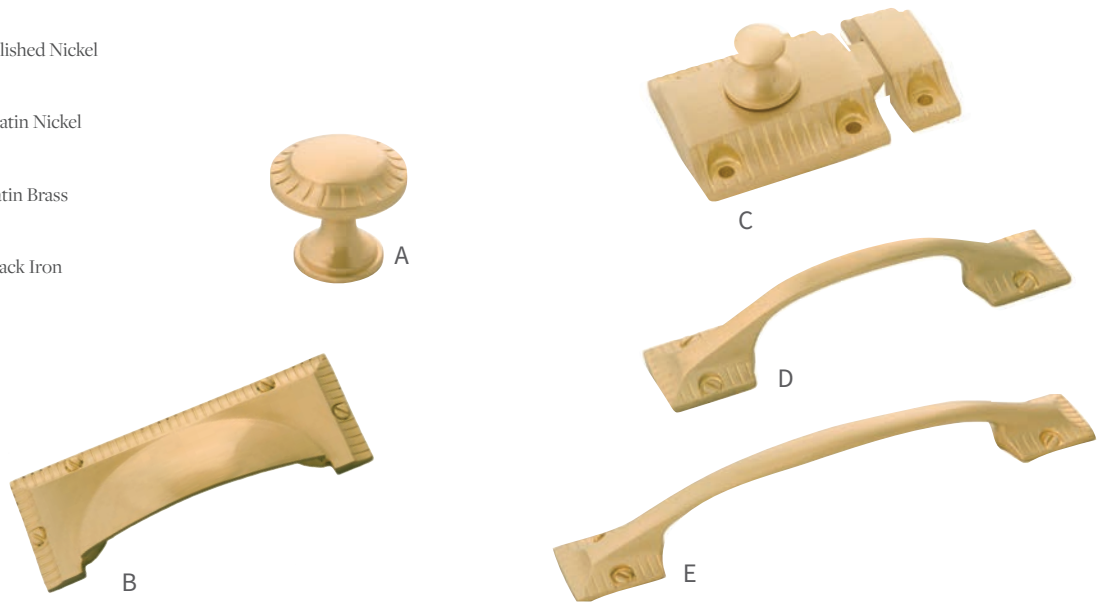

VINTAGE 1900 COLLECTION

- 14 - Polished Nickel
- SN - Satin Nickel
- O4 - Satin Brass
- BI - Black Iron

O4 - Satin Brass

A B056553-O4 D: 1-3/16" P: 1-1/8" B: 13/16" B B056554-O4 C/C: 3" L: 4-11/16" W: 1-11/16" P: 7/8"	C B056714-O4 L: 2-7/16" W: 1-9/16" P: 1" D B056555-O4 C/C: 3" L: 5-1/16" W: 1-1/16" P: 1"	E B056649-O4 C/C: 128mm L: 7-1/16" W: 1-1/16" P: 1"