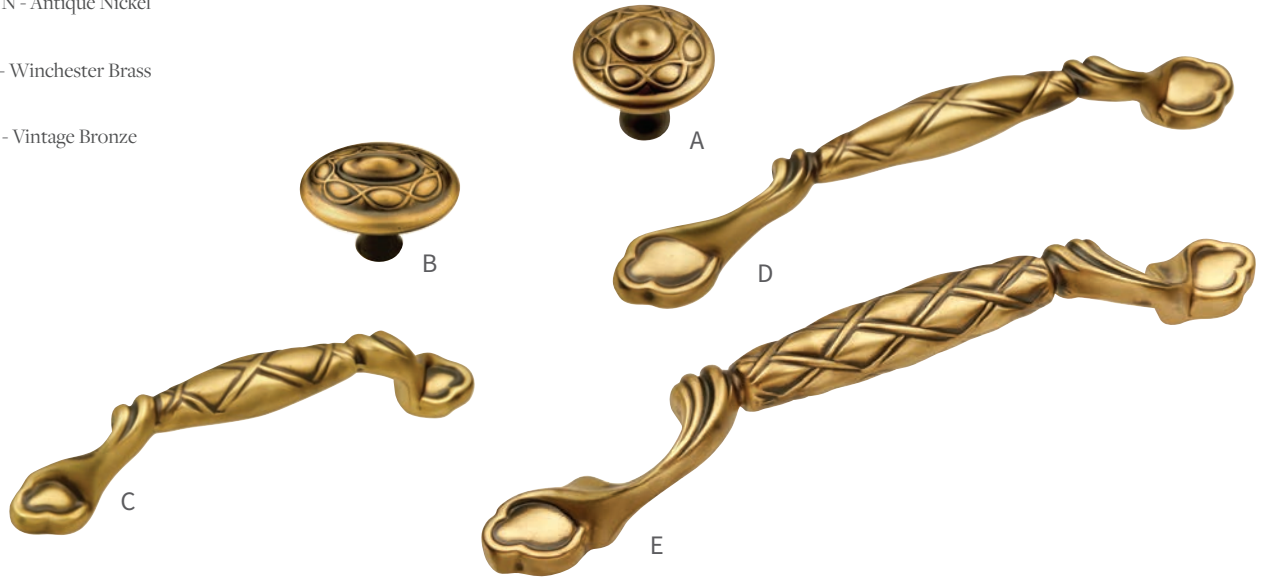

E B055549-OBH
C/C: 128mm L: 6-3/16" W: 1-1/16" P: 1-1/2"

B B055546-OBH
C/C: 3" L: 4" W: 1-3/4" P: 7/8"

D B055548-OBH
C/C: 96mm L: 4-3/4" W: 15/16" P: 1-3/16"

TRESSÉ

COLLECTION

French country design inspired by quilted & braided shapes.
Classic country stylings have a charming handmade quality
inspired by the practical craftsmanship of the past, adding
elegant lines and sophisticated movement.

TRESSÉ COLLECTION

-  ANN - Antique Nickel
-  o6 - Winchester Brass
-  VB - Vintage Bronze

ANN - Antique Nickel

A B073252-ANN
D: 1-3/8" P: 1-1/4" B: 5/8"

B B073248-ANN
L: 1-5/8" W: 1-3/16" P: 1-1/4" B: 5/8"

C B073249-ANN
C/C: 96mm L: 5" W: 5/8" P: 1-3/16"

D B073250-ANN
C/C: 160mm L: 7-15/16" W: 1" P: 1-7/16"

E B073251-ANN
C/C: 8" L: 10-3/8" W: 1-15/16" P: 1-13/16"

TRESSÉ COLLECTION

-  ANN - Antique Nickel
-  o6 - Winchester Brass
-  VB - Vintage Bronze

o6 - Winchester Brass

- | | | |
|--|--|---|
| <p>A B073252-06
D: 1-3/8" P: 1-1/4" B: 5/8"</p> <p>B B073248-06
L: 1-5/8" W: 1-3/16" P: 1-1/4" B: 5/8"</p> | <p>C B073249-06
C/C: 96mm L: 5" W: 5/8" P: 1-3/16"</p> <p>D B073250-06
C/C: 160mm L: 7-15/16" W: 1" P: 1-7/16"</p> | <p>E B073251-06
C/C: 8" L: 10-3/8" W: 1-5/16" P: 1-13/16"</p> |
|--|--|---|