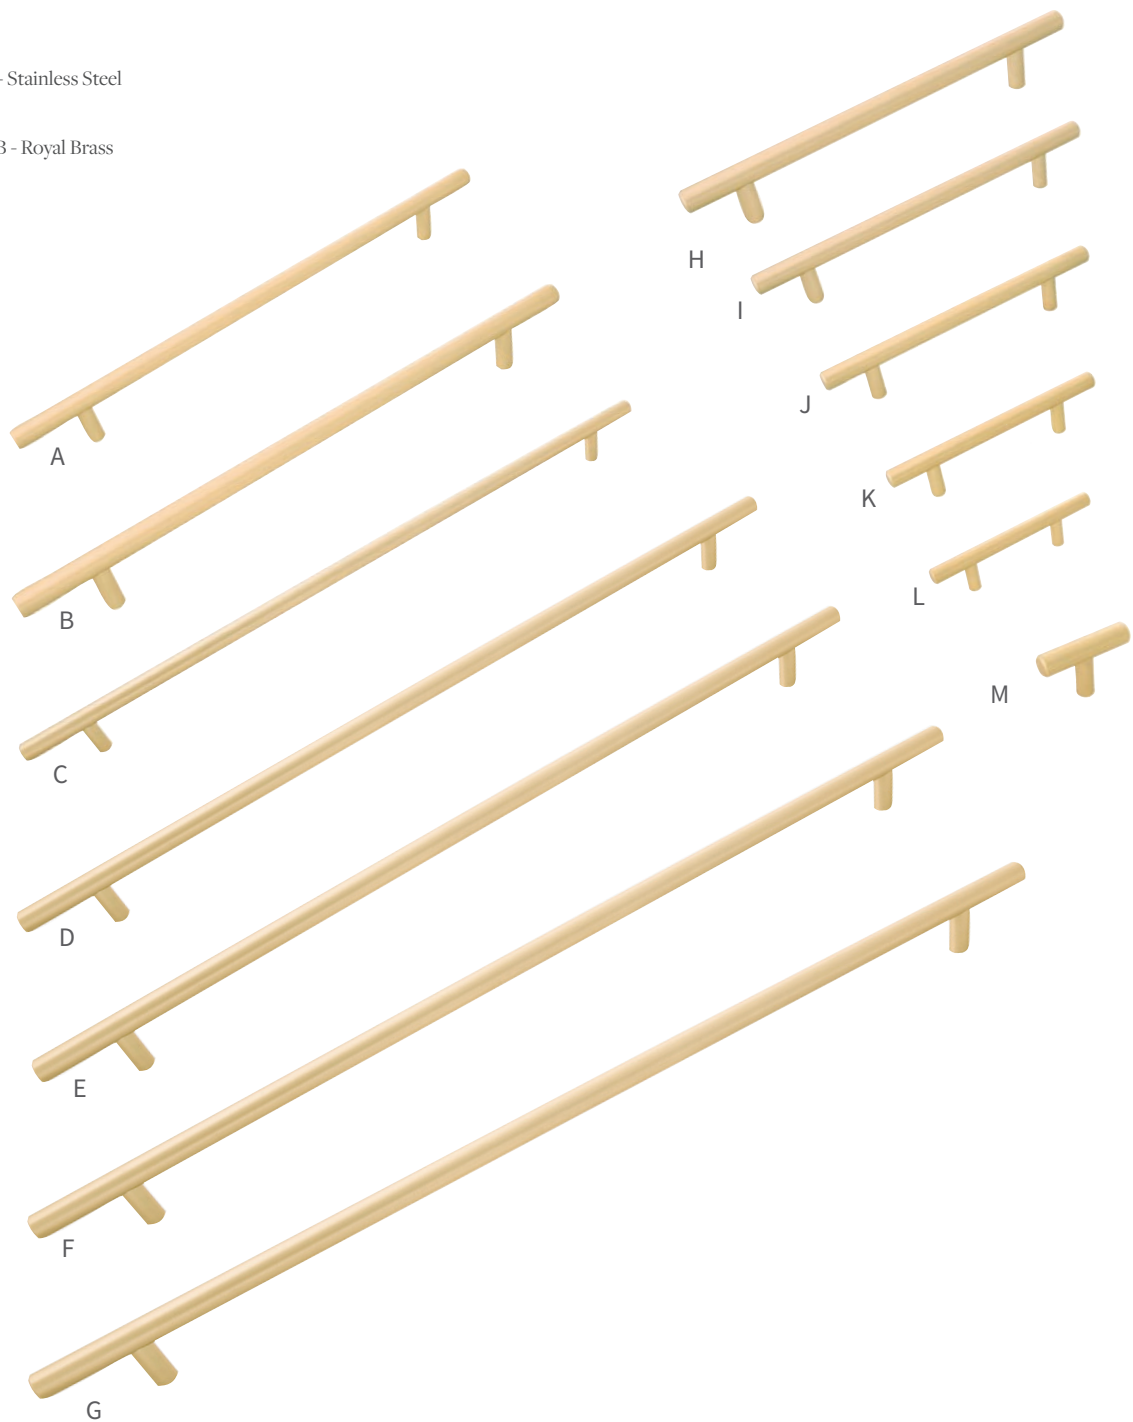

CONTEMPORARY BAR PULLS

Minimalist design in finishes which add the perfect accent
to your cabinets. Pulling together a sense of elegance
through uniformity that is sensible to any environment.

CONTEMPORARY BAR PULLS COLLECTION

SS - Stainless Steel

RLB - Royal Brass

SS - Stainless Steel

- | | | |
|--|--|---|
| A B074878-SS
C/C: 256mm L: 13-1/4" W: 1/2" P: 1-3/8" | F B074883-SS
C/C: 640mm L: 28-3/8" W: 1/2" P: 1-3/8" | K B074874-SS
C/C: 96mm L: 6-1/8" W: 1/2" P: 1-3/8" |
| B B074879-SS
C/C: 320mm L: 15-3/4" W: 1/2" P: 1-3/8" | G B074884-SS
C/C: 768mm L: 33-3/8" W: 1/2" P: 1-3/8" | L B074873-SS
C/C: 3" L: 5-3/8" W: 1/2" P: 1-3/8" |
| C B074880-SS
C/C: 416mm L: 19-9/16" W: 1/2" P: 1-3/8" | H B074877-SS
C/C: 192mm L: 9-15/16" W: 1/2" P: 1-3/8" | M B055191-SS
L: 2" W: 1/2" P: 1-3/8" B: 3/8" |
| D B074881-SS
C/C: 480mm L: 22-1/6" W: 1/2" P: 1-3/8" | I B074876-SS
C/C: 160mm L: 8-11/16" W: 1/2" P: 1-3/8" | |
| E B074882-SS
C/C: 544mm L: 24-9/16" W: 1/2" P: 1-3/8" | J B074875-SS
C/C: 128mm L: 7-3/8" W: 1/2" P: 1-3/8" | |

CONTEMPORARY BAR PULLS COLLECTION

SS - Stainless Steel

RLB - Royal Brass

RLB - Royal Brass

- A B076756-RLB
C/C: 256mm L: 13-1/4" W: 1/2" P: 1-3/8"
- B B076757-RLB
C/C: 320mm L: 15-3/4" W: 1/2" P: 1-3/8"
- C B076758-RLB
C/C: 416mm L: 19-9/16" W: 1/2" P: 1-3/8"
- D B076759-RLB
C/C: 480mm L: 22-1/16" W: 1/2" P: 1-3/8"
- E B076760-RLB
C/C: 544mm L: 24-9/16" W: 1/2" P: 1-3/8"