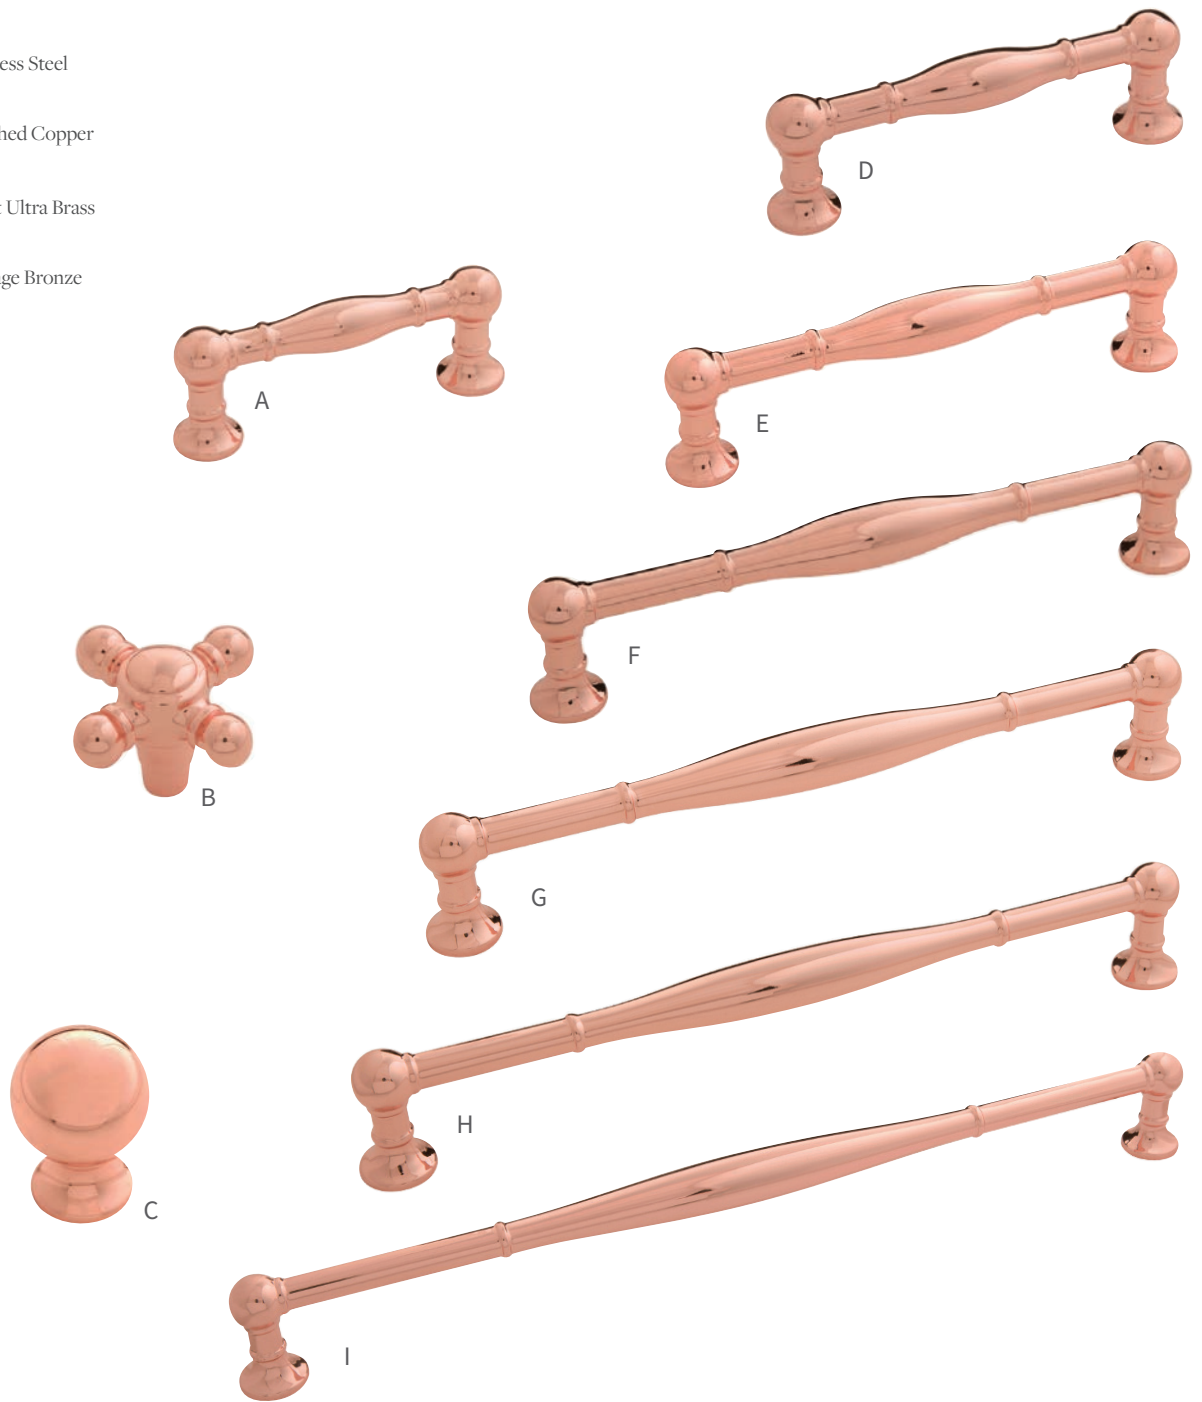

FULLER COLLECTION

CP - Polished Copper

A B076289-CP C/C: 3" L: 3-3/4" W: 3/4" P: 1-7/16"	D B076290-CP C/C: 96mm L: 4-1/2" W: 3/4" P: 1-7/16"	G B076292-CP C/C: 192mm L: 8-5/16" W: 3/4" P: 1-7/16"
B B075061-CP L: 1-11/16" W: 1-11/16" P: 1-1/4" B: 3/8"	E B075060-CP C/C: 128mm L: 5-13/16" W: 3/4" P: 1-7/16"	H B076293-CP C/C: 224mm L: 9-5/8" W: 13/16" P: 1-1/2"
C B076288-CP D: 1" P: 1-7/16" B: 3/4"	F B076291-CP C/C: 160mm L: 7" W: 3/4" P: 1-7/16"	I B076294-CP C/C: 12" L: 12-13/16" W: 13/16" P: 1-1/2"