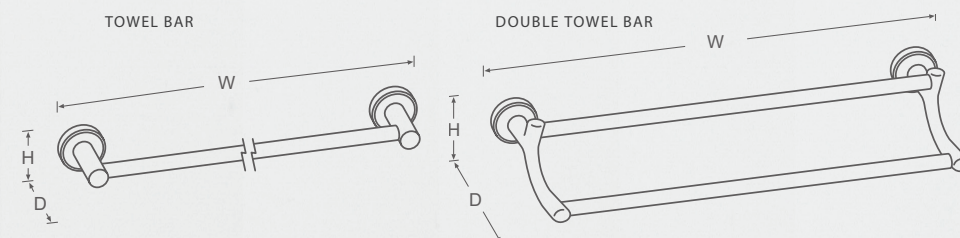

SOAP DISH & TUMBLER HOLDER

DESCRIPTION	W	D	H	BRUSHED NICKEL	POLISHED CHROME	POLISHED NICKEL
Tumbler Holder	2-3/8	3-1/2	3-1/2	2216US15	2216US26	2216US14
Soap Dish	5-1/16	4-5/16	2-3/16	2217US15	2217US26	2217US14