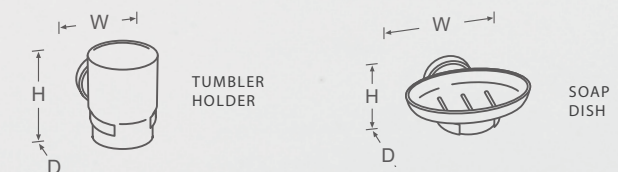

SOAP DISH & TUMBLER HOLDER

DESCRIPTION	W	D	H	BRUSHED NICKEL	POLISHED CHROME	POLISHED NICKEL
Tumbler Holder	2-3/8	3-1/2	3-1/2	2216US15	2216US26	2216US14
Soap Dish	5-1/16	4-5/16	2-3/16	2217US15	2217US26	2217US14