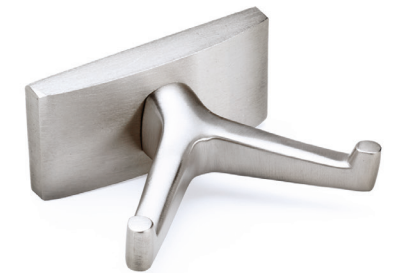

* SPECIAL ORDER

* SPECIAL ORDER

CURVE APPEAL

R. Christensen
Premium Hardware Since 1879

Berenson

Smooth curves create its gentle profile, while forged brass construction provides the Curve Appeal collection its strength and durability. You'll find this elegant, free-flowing bathware will complement a wide range of design styles, giving you a coordinated look for the entire space.

VB VERONA BRONZE

BPN BRUSHED NICKEL

26 POLISHED CHROME

6514-3BPN-P

6513-3BPN-P

6511-3BPN-P

6519-3BPN-P

6510-3BPN-P

TOWEL BARS

DESCRIPTION	W	D	H	VERONA BRONZE	BRUSHED NICKEL	POLISHED CHROME
18" Towel Bar	20-1/2	2-1/16	1-3/16	6513-30VB-P*	6513-3BPN-P*	6513-3026-P
24" Towel Bar	26-3/8	2-1/8	1-3/16	6514-30VB-P*	6514-3BPN-P*	6514-3026-P