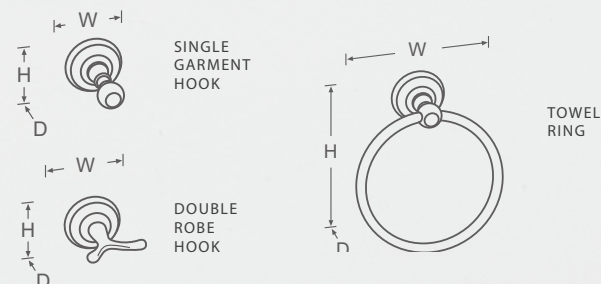

TUMBLER HOLDER & SOAP DISH

DESCRIPTION	W	D	H	BRUSHED NICKEL	POLISHED CHROME	POLISHED NICKEL
Tumbler Holder	2-3/8	4	3-1/2	2116US15	2116US26	2116US14
Soap Dish	5-1/16	4-3/8	2-3/16	2117US15	2117US26	2117US14

2110US14

2111US14

2109US14

HOOKS & TOWEL RINGS

DESCRIPTION	W	D	H	OIL RUBBED BRONZE	BRUSHED NICKEL	POLISHED CHROME	POLISHED NICKEL
Single Garment Hook	2-3/16	3	4-3/8		2109US15	2109US26	2109US14
Double Robe Hook	2-3/8	2-1/2	2-3/16	2110US10B	2110US15	2110US26	2110US14
Towel Ring	6-1/16	2-3/16	7	2111US10B	2111US15	2111US26	2111US14

2125US14

GLASS SHELF

DESCRIPTION	W	D	H	OIL RUBBED BRONZE	BRUSHED NICKEL	POLISHED CHROME	POLISHED NICKEL
Oval Glass Shelf	24	6-3/16	2-3/16	2125US10B	2125US15	2125US26	2125US14

US10B OIL RUBBED BRONZE

US15 BRUSHED NICKEL

US26 POLISHED CHROME

US14 POLISHED NICKEL

EFFORTLESS ELEGANCE

The feel is reminiscent of minimalist design and will complement any bath motif with its solid good looks. Effortless Elegance features a sturdy mounting system and is forged from solid brass and coated with a clear lacquer for added durability.