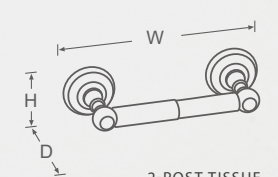

OIL RUBBED BRONZE

BRUSHED NICKEL

POLISHED CHROME

POLISHED NICKEL

SINGLE-ARM TISSUE HOLDER

2-POST TISSUE HOLDER

TOWEL BARS

DESCRIPTION	W	D	H	OIL RUBBED BRONZE	BRUSHED NICKEL	POLISHED CHROME	POLISHED NICKEL
18" Towel Bar	20-3/16	3	2-3/16		2113US15	2113US26	2113US14
24" Towel Bar	26-3/16	3	2-3/16	2114US10B	2114US15	2114US26	2114US14
30" Towel Bar	32-3/16	3	2-3/16		2118US15	2118US26	2118US14
24" Double Towel Bar	26-3/16	5-9/16	3-3/8	2122US10B	2122US15	2122US26	2122US14