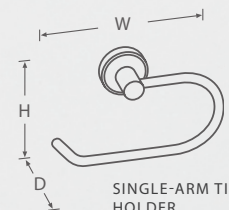

R. Christensen
Premium Hardware Since 1879

Berenson

2212US26

2219US26

TISSUE HOLDERS

DESCRIPTION	W	D	H	BRUSHED NICKEL	POLISHED CHROME	POLISHED NICKEL
2-Post Tissue Holder	8-1/2	3-1/16	2-1/16	2212US15	2212US26	2212US14
Single-Arm Tissue Holder	7-1/16	1-1/2	4-3/8	2219US15	2219US26	2219US14

BRUSHED NICKEL

POLISHED CHROME

POLISHED NICKEL

2-POST TISSUE HOLDER

SINGLE-ARM TISSUE HOLDER

TOWEL BARS

DESCRIPTION	W	D	H	BRUSHED NICKEL	POLISHED CHROME	POLISHED NICKEL
18" Towel Bar	20-3/16	3-1/16	2-1/16	2213US15	2213US26	2213US14
24" Towel Bar	26-3/16	3-1/16	2-1/16	2214US15	2214US26	2214US14
30" Towel Bar	32-1/16	3-1/16	2-1/16	2218US15	2218US26	2218US14
24" Double Towel Bar	26-3/16	5-1/2	3-3/8	2222US15	2222US26	2222US14

2210US26

2211US26

2209US26

2225US26

HOOKS & TOWEL RING

DESCRIPTION	W	D	H	BRUSHED NICKEL	POLISHED CHROME	POLISHED NICKEL
Single Garment Hook	2-1/16	2-1/2	2-1/2	2209US15	2209US26	2209US14
Double Robe Hook	2-3/8	2-3/8	2-1/16	2210US15	2210US26	2210US14
Towel Ring	6-1/16	1-1/2	6-9/16	2211US15	2211US26	2211US14