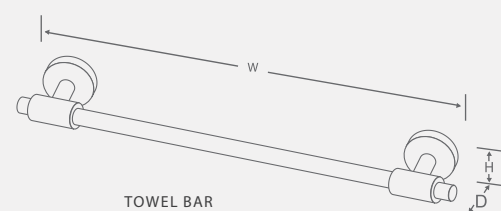

TOWEL BARS

DESCRIPTION	W	D	H	VERONA BRONZE	BRUSHED NICKEL	POLISHED CHROME
18" Towel Bar	21	2-3/4	2	6113-30VB-P	6113-3BPN-P	6113-3026-P
24" Towel Bar	26-15/16	2-3/4	2	6114-30VB-P	6114-3BPN-P	6114-3026-P
24" Double Towel Bar	26-15/16	5-5/16	2	6122-30VB-P	6122-3BPN-P	6122-3026-P

TOWEL RINGS | TISSUE HOLDERS | HOOKS

DESCRIPTION	W	D	H	VERONA BRONZE	BRUSHED NICKEL	POLISHED CHROME
Towel Ring	6-5/8	2-9/16	7-7/16	6111-30VB-P	6111-3BPN-P	6111-3026-P
Tissue Holder	7-1/2	2-3/16	2	6119-30VB-P	6119-3BPN-P	6119-3026-P
Hook	3-5/16	2-3/4	2	6110-30VB-P	6110-3BPN-P	6110-3026-P

TOWEL BAR