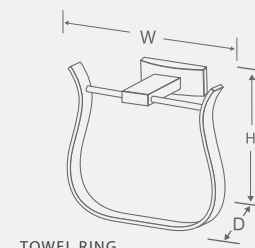

TOWEL RING

* SPECIAL ORDER