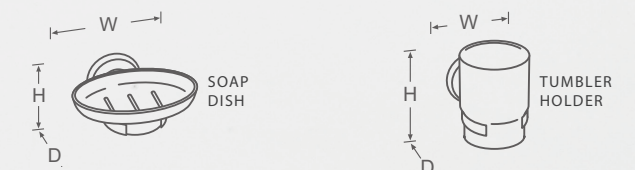

TUMBLER HOLDER & SOAP DISH

DESCRIPTION	W	D	H	BRUSHED NICKEL	POLISHED CHROME	POLISHED NICKEL
Tumbler Holder	2-3/8	4	3-1/2	2116US15	2116US26	2116US14
Soap Dish	5-1/16	4-3/8	2-3/16	2117US15	2117US26	2117US14