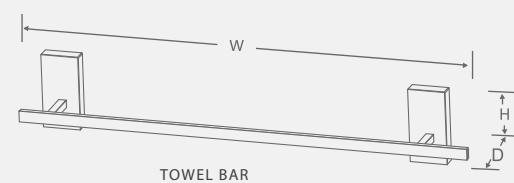

* SPECIAL ORDER