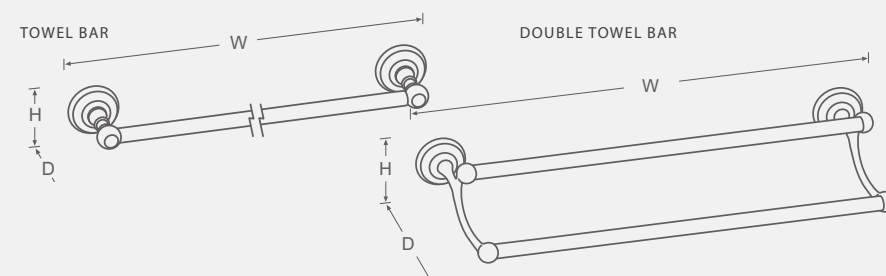

TUMBLER HOLDER & SOAP DISH

DESCRIPTION	W	D	H	BRUSHED NICKEL	POLISHED CHROME	POLISHED NICKEL
Tumbler Holder	2-3/8	4	3-1/2	2116US15	2116US26	2116US14
Soap Dish	5-1/16	4-3/8	2-3/16	2117US15	2117US26	2117US14