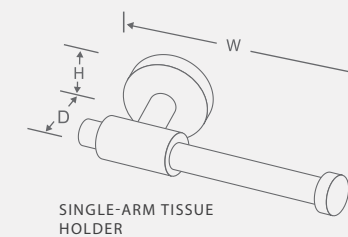

SINGLE-ARM TISSUE HOLDER