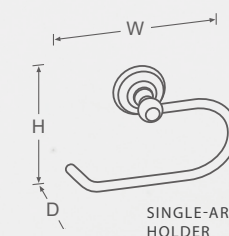

R. Christensen
Premium Hardware Since 1879

Berenson

2112US14

2119US14

TISSUE HOLDERS

DESCRIPTION	W	D	H	OIL RUBBED BRONZE	BRUSHED NICKEL	POLISHED CHROME	POLISHED NICKEL
Single-Arm Tissue Holder	7	2-3/16	4-3/8	2119US10B	2119US15	2119US26	2119US14
2-Post Tissue Holder	8-1/2	3	2-3/16	2112US10B	2112US15	2112US26	2112US14

OIL RUBBED BRONZE

BRUSHED NICKEL

POLISHED CHROME

POLISHED NICKEL

SINGLE-ARM TISSUE HOLDER

2-POST TISSUE HOLDER

TOWEL BARS

DESCRIPTION	W	D	H	OIL RUBBED BRONZE	BRUSHED NICKEL	POLISHED CHROME	POLISHED NICKEL
18" Towel Bar	20-3/16	3	2-3/16		2113US15	2113US26	2113US14
24" Towel Bar	26-3/16	3	2-3/16	2114US10B	2114US15	2114US26	2114US14
30" Towel Bar	32-3/16	3	2-3/16		2118US15	2118US26	2118US14
24" Double Towel Bar	26-3/16	5-9/16	3-3/8	2122US10B	2122US15	2122US26	2122US14

TUMBLER HOLDER & SOAP DISH

DESCRIPTION	W	D	H	BRUSHED NICKEL	POLISHED CHROME	POLISHED NICKEL
Tumbler Holder	2-3/8	4	3-1/2	2116US15	2116US26	2116US14
Soap Dish	5-1/16	4-3/8	2-3/16	2117US15	2117US26	2117US14