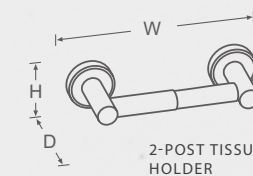

R. Christensen
Premium Hardware Since 1879

Berenson

2212US26

2219US26

TISSUE HOLDERS

DESCRIPTION	W	D	H	BRUSHED NICKEL	POLISHED CHROME	POLISHED NICKEL
2-Post Tissue Holder	8-1/2	3-1/16	2-1/16	2212US15	2212US26	2212US14
Single-Arm Tissue Holder	7-1/16	1-1/2	4-3/8	2219US15	2219US26	2219US14

BRUSHED NICKEL

POLISHED CHROME

POLISHED NICKEL

2-POST TISSUE HOLDER

SINGLE-ARM TISSUE HOLDER

TOWEL BARS

DESCRIPTION	W	D	H	BRUSHED NICKEL	POLISHED CHROME	POLISHED NICKEL
18" Towel Bar	20-3/16	3-1/16	2-1/16	2213US15	2213US26	2213US14
24" Towel Bar	26-3/16	3-1/16	2-1/16	2214US15	2214US26	2214US14
30" Towel Bar	32-1/16	3-1/16	2-1/16	2218US15	2218US26	2218US14
24" Double Towel Bar	26-3/16	5-1/2	3-3/8	2222US15	2222US26	2222US14