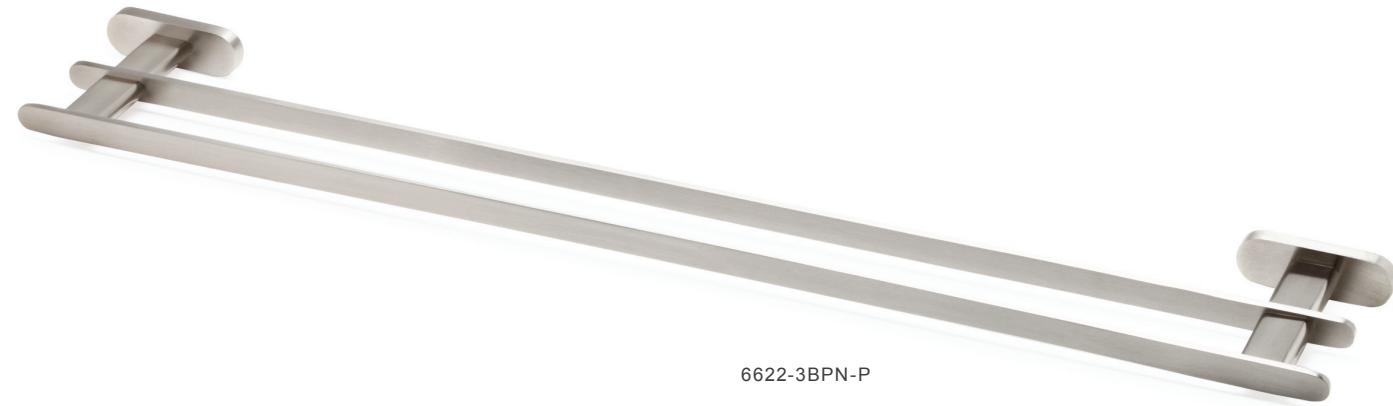

TOWEL BARS

DESCRIPTION	W	D	H	VERONA BRONZE	BRUSHED NICKEL	POLISHED CHROME
18" Towel Bar	20-11/16	2-5/16	15/16	6613-30VB-P*	6613-3BPN-P*	6613-3026-P
24" Towel Bar	26-9/16	2-5/16	15/16	6614-30VB-P*	6614-3BPN-P*	6614-3026-P
24" Double Towel Bar	26-9/16	4-1/4	15/16	6622-30VB-P*	6622-3BPN-P*	6622-3026-P

* SPECIAL ORDER

TOWEL RINGS | TISSUE HOLDERS | HOOKS

DESCRIPTION	W	D	H	VERONA BRONZE	BRUSHED NICKEL	POLISHED CHROME
Towel Ring	8-11/16	2-5/16	4-3/4	6611-30VB-P*	6611-3BPN-P*	6611-3026-P
Tissue Holder	8	2-5/16	1-1/8	6619-30VB-P*	6619-3BPN-P*	6619-3026-P
Hook	3-15/16	1-5/8	1-1/8	6610-30VB-P*	6610-3BPN-P*	6610-3026-P

* SPECIAL ORDER