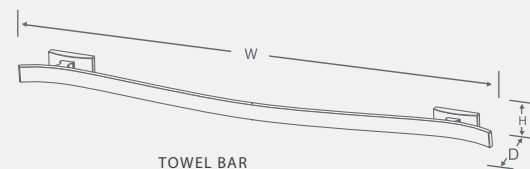

TOWEL BAR

* SPECIAL ORDER