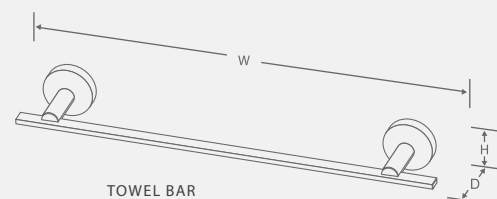

TOWEL BARS

DESCRIPTION	W	D	H	VERONA BRONZE	BRUSHED NICKEL	POLISHED CHROME
18" Towel Bar	19-11/16	2-3/8	1-7/8	6213-30VB-P	6213-3BPN-P	6213-3026-P
24" Towel Bar	25-5/8	2-3/8	1-7/8	6214-30VB-P	6214-3BPN-P	6214-3026-P
24" Double Towel Bar	25-5/8	4-9/16	1-7/8	6222-30VB-P	6222-3BPN-P	6222-3026-P

TOWEL RINGS | TISSUE HOLDERS | HOOKS

DESCRIPTION	W	D	H	VERONA BRONZE	BRUSHED NICKEL	POLISHED CHROME
Towel Ring	8-3/16	2	5-7/16	6211-30VB-P	6211-3BPN-P	6211-3026-P
Tissue Holder	7-5/8	2-7/16	1-7/8	6219-30VB-P	6219-3BPN-P	6219-3026-P
Hook	2-3/4	1-3/4	1-7/8	6210-30VB-P	6210-3BPN-P	6210-3026-P

TOWEL BAR