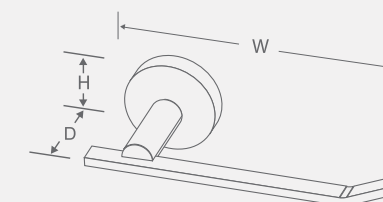

SINGLE-ARM TISSUE HOLDER