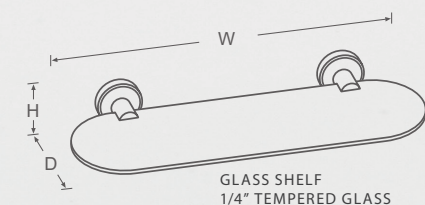

TOWEL RING

BRUSHED NICKEL

POLISHED CHROME

POLISHED NICKEL

GLASS SHELF
1/4" TEMPERED GLASS

US15 BRUSHED NICKEL

US26 POLISHED CHROME

US14 POLISHED NICKEL