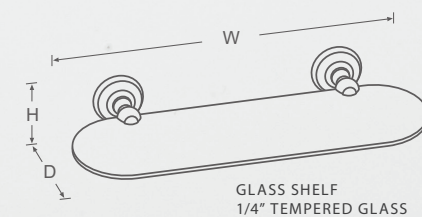

HOOKS & TOWEL RINGS

DESCRIPTION	W	D	H	OIL RUBBED BRONZE	BRUSHED NICKEL	POLISHED CHROME	POLISHED NICKEL
Single Garment Hook	2-3/16	3	4-3/8		2109US15	2109US26	2109US14
Double Robe Hook	2-3/8	2-1/2	2-3/16	2110US10B	2110US15	2110US26	2110US14
Towel Ring	6-1/16	2-3/16	7	2111US10B	2111US15	2111US26	2111US14

GLASS SHELF

DESCRIPTION	W	D	H	OIL RUBBED BRONZE	BRUSHED NICKEL	POLISHED CHROME	POLISHED NICKEL
Oval Glass Shelf	24	6-3/16	2-3/16	2125US10B	2125US15	2125US26	2125US14