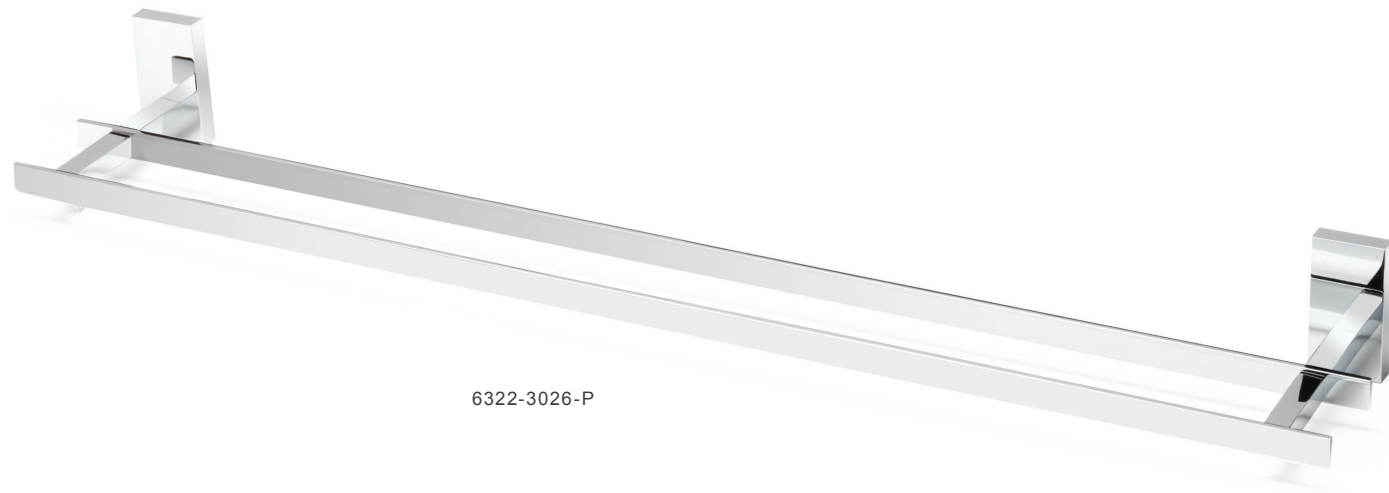

6322-3026-P