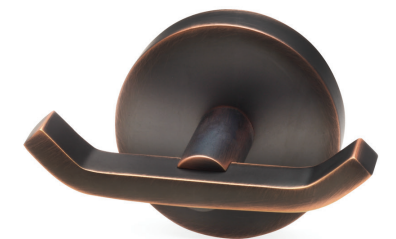

TOWEL BAR

SINGLE-ARM TISSUE HOLDER

BARELY THERE

Solid brass is molded into the sleek, linear design then given one of three luxury finishes to lend the Barely There collection its unique appeal. The result is subtle, yet sophisticated. The minimalist design provides a touch of flair to a variety of décors, including transitional, contemporary and modern.

VB VERONA BRONZE

BPN BRUSHED NICKEL

26 POLISHED CHROME

6222-30VB-P

6213-30VB-P

6211-30VB-P

6219-30VB-P

6210-30VB-P

TOWEL BARS

DESCRIPTION	W	D	H	VERONA BRONZE	BRUSHED NICKEL	POLISHED CHROME
18" Towel Bar	19-11/16	2-3/8	1-7/8	6213-30VB-P	6213-3BPN-P	6213-3026-P
24" Towel Bar	25-5/8	2-3/8	1-7/8	6214-30VB-P	6214-3BPN-P	6214-3026-P
24" Double Towel Bar	25-5/8	4-9/16	1-7/8	6222-30VB-P	6222-3BPN-P	6222-3026-P

TOWEL BAR

SINGLE-ARM TISSUE HOLDER

URBAN EDGE

Urban Edge allows you to infuse a modern space with extravagant sophistication. This collection features geometric shapes with clean, precise lines and smooth surfaces. These striking, solid brass-based bath accessories will make a bold statement in your modern or transitional design setting.