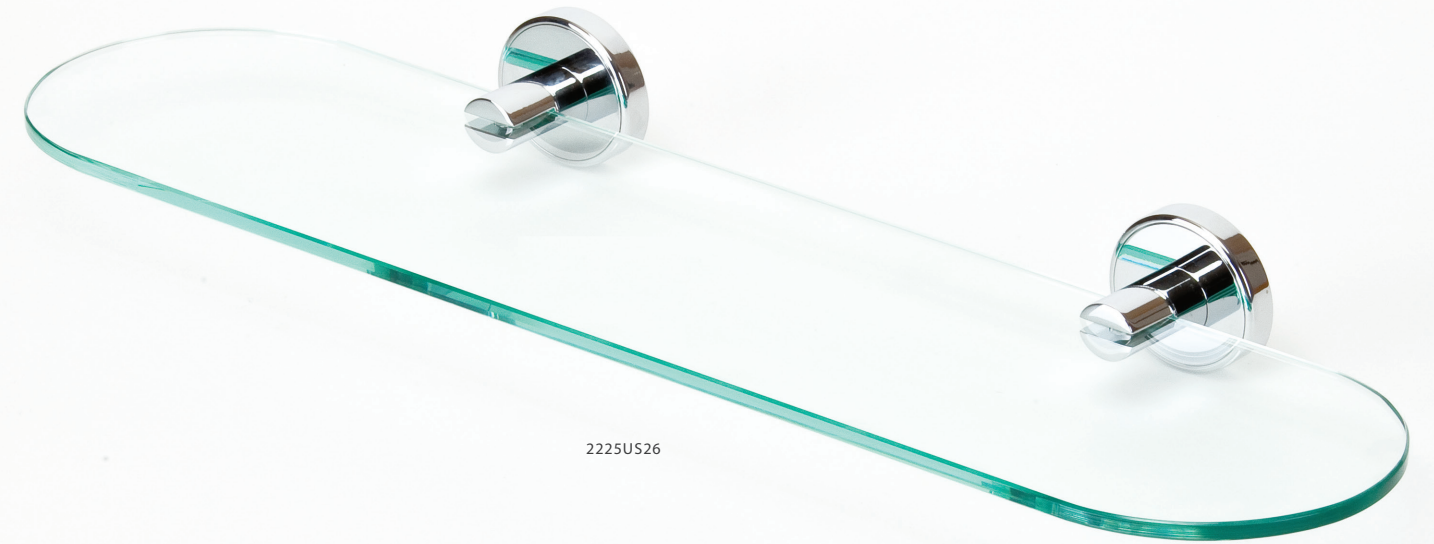

2225US26

HOOKS & TOWEL RING

DESCRIPTION	W	D	H	BRUSHED NICKEL	POLISHED CHROME	POLISHED NICKEL
Single Garment Hook	2-1/16	2-1/2	2-1/2	2209US15	2209US26	2209US14
Double Robe Hook	2-3/8	2-3/8	2-1/16	2210US15	2210US26	2210US14
Towel Ring	6-1/16	1-1/2	6-9/16	2211US15	2211US26	2211US14

GLASS SHELF

DESCRIPTION	W	D	H	BRUSHED NICKEL	POLISHED CHROME	POLISHED NICKEL
Oval Glass Shelf	24	5-1/2	2-1/16	2225US15	2225US26	2225US14